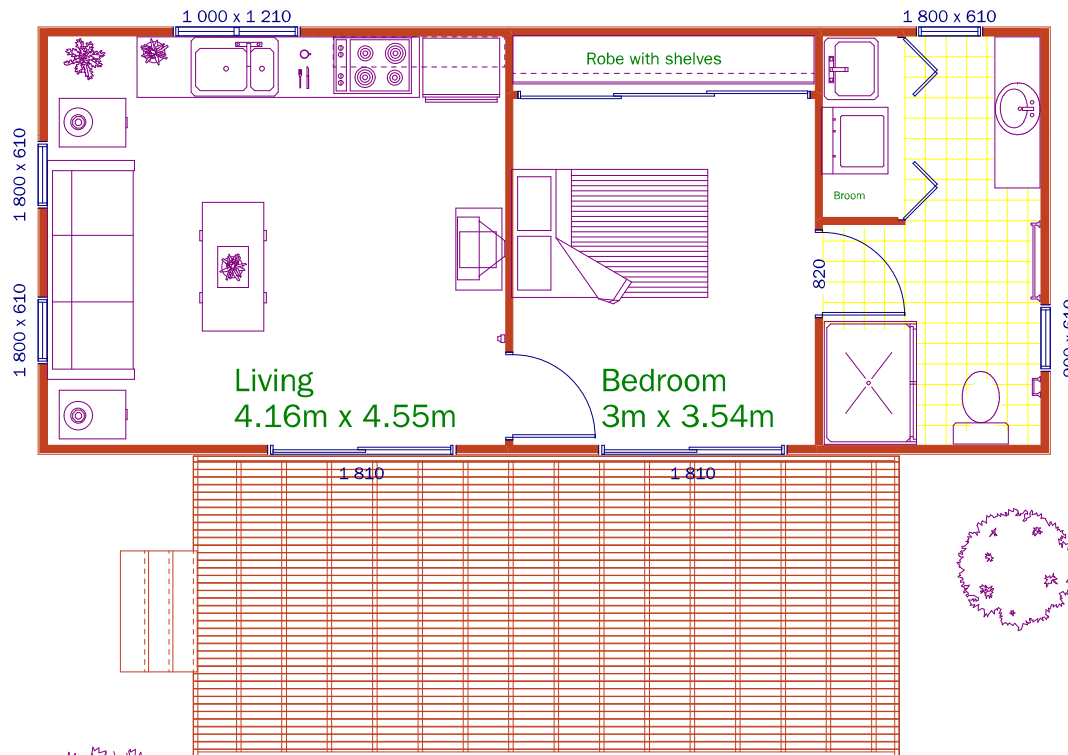

The Weekender

Unit 10m x 4.2m - 40 m²

Optional patio - not inclusive in price
Standard price includes 1.2m x 1.2m
landing with handrail to both sides

The Weekender -
One of several single delivery units.
Perfect for a weekend retreat or
1-2 person accomodation
Great for tight access properties
and a great budget option
Galley style kitchen including
2 burner cooktop, oven and microwave
space.
Available with or without laundry
Optional patio can be added to
compliment the home and increase
entertaining area. These items can be
added any time after initial installation
Want to customise this design? Call for
an appointment and tailor the design to
suit your application