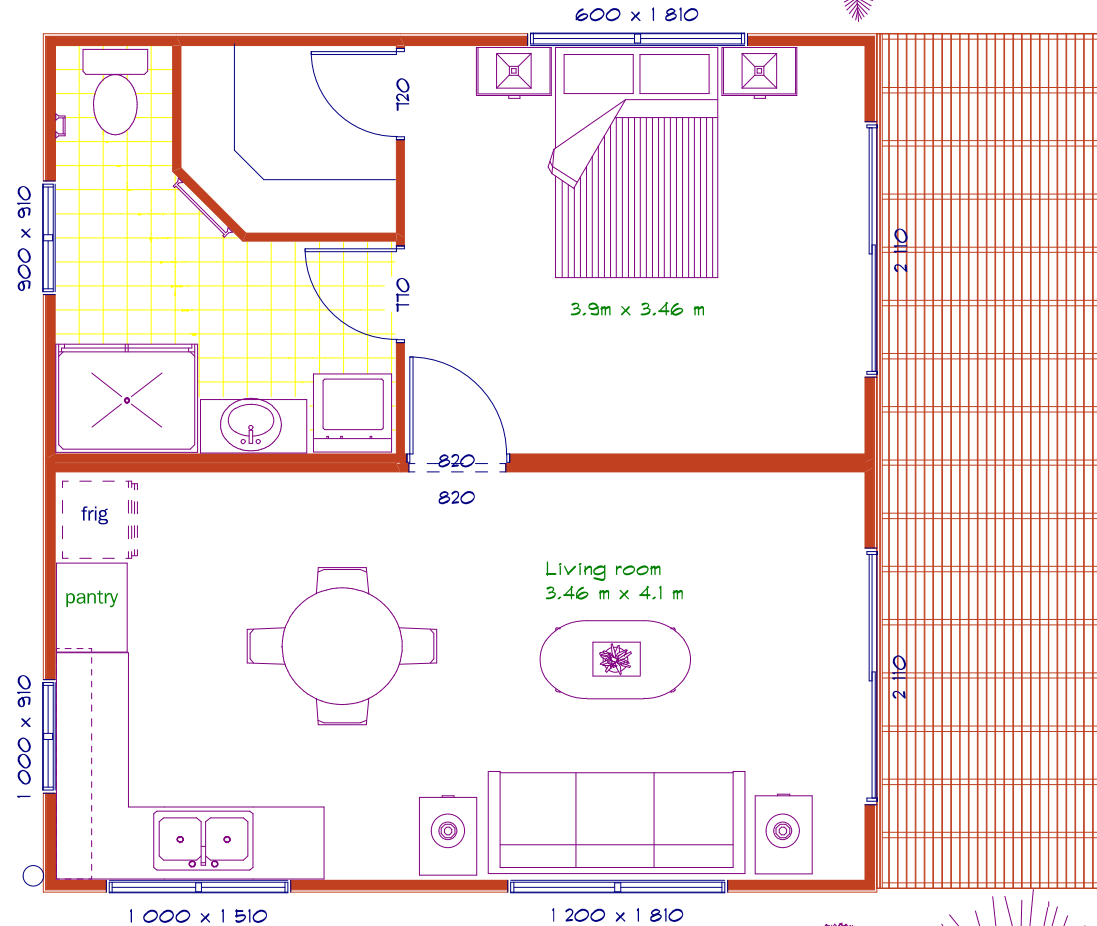

The Getaway

Unit 9m x 7.2
6.6m wide available

**HOEK
MODULAR
HOMES**

Living 50.4 m
Patio 14.4 m
Total 64.8 m