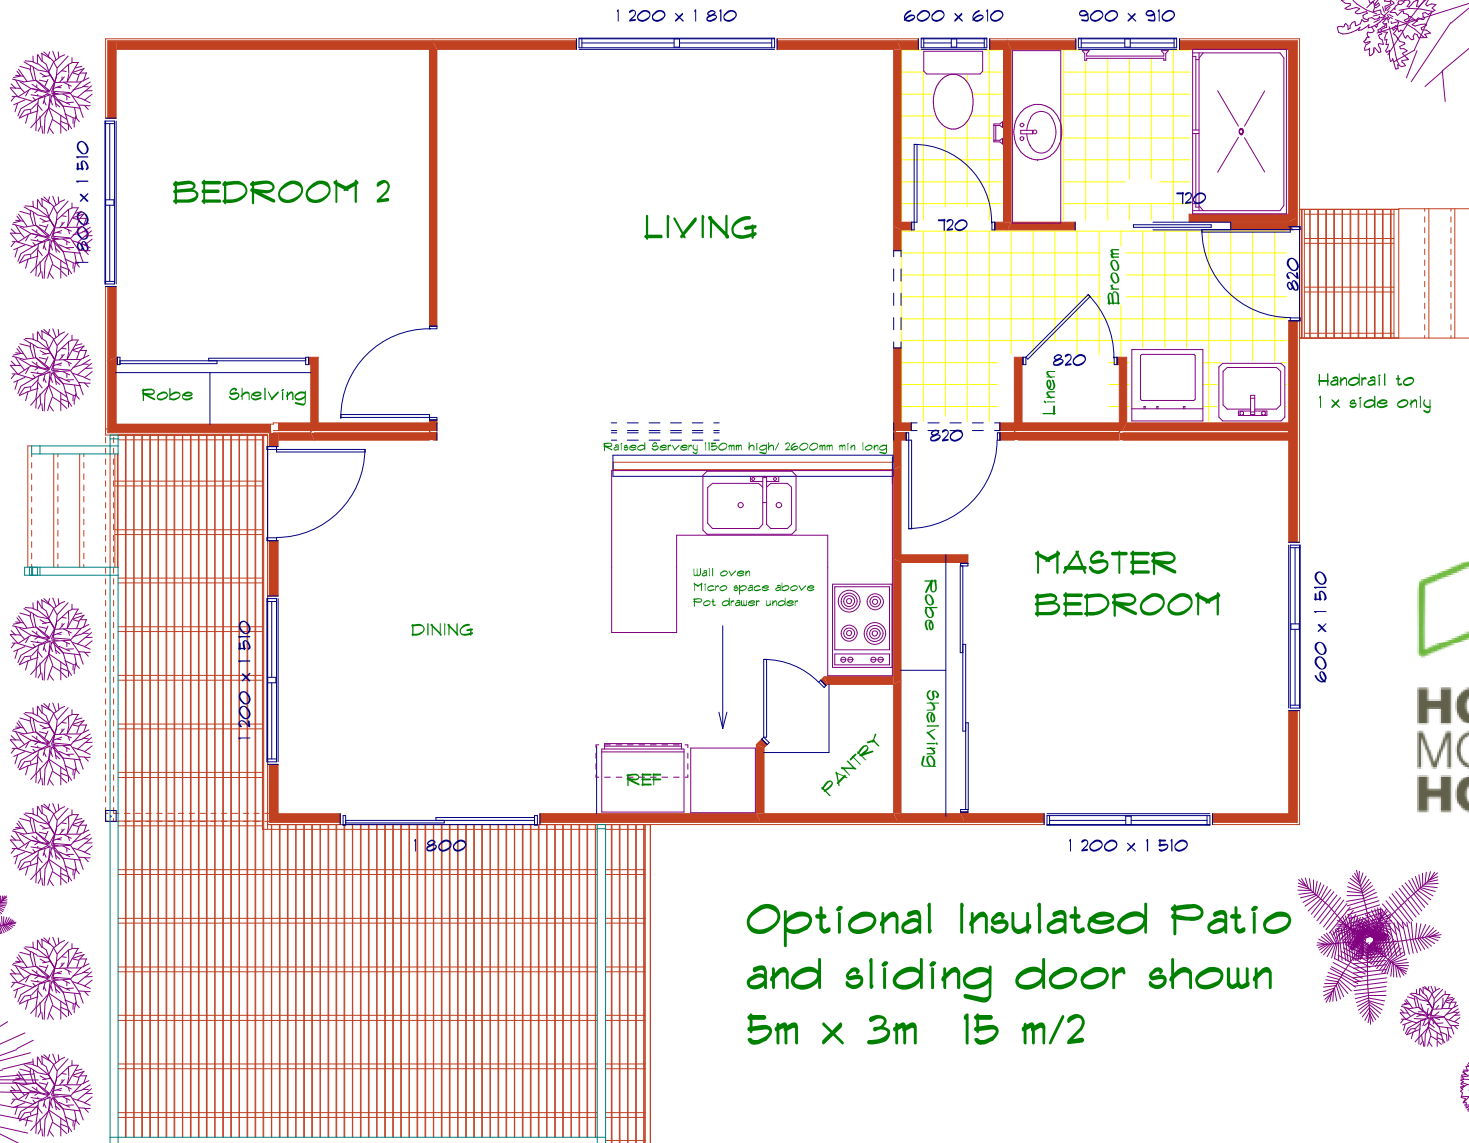

COLORADO T2

11 x 7.2m 79.2 m²

Porch 5.4 m²

Available in 6.6m wide

Optional Insulated Patio
and sliding door shown
5m x 3m 15 m²