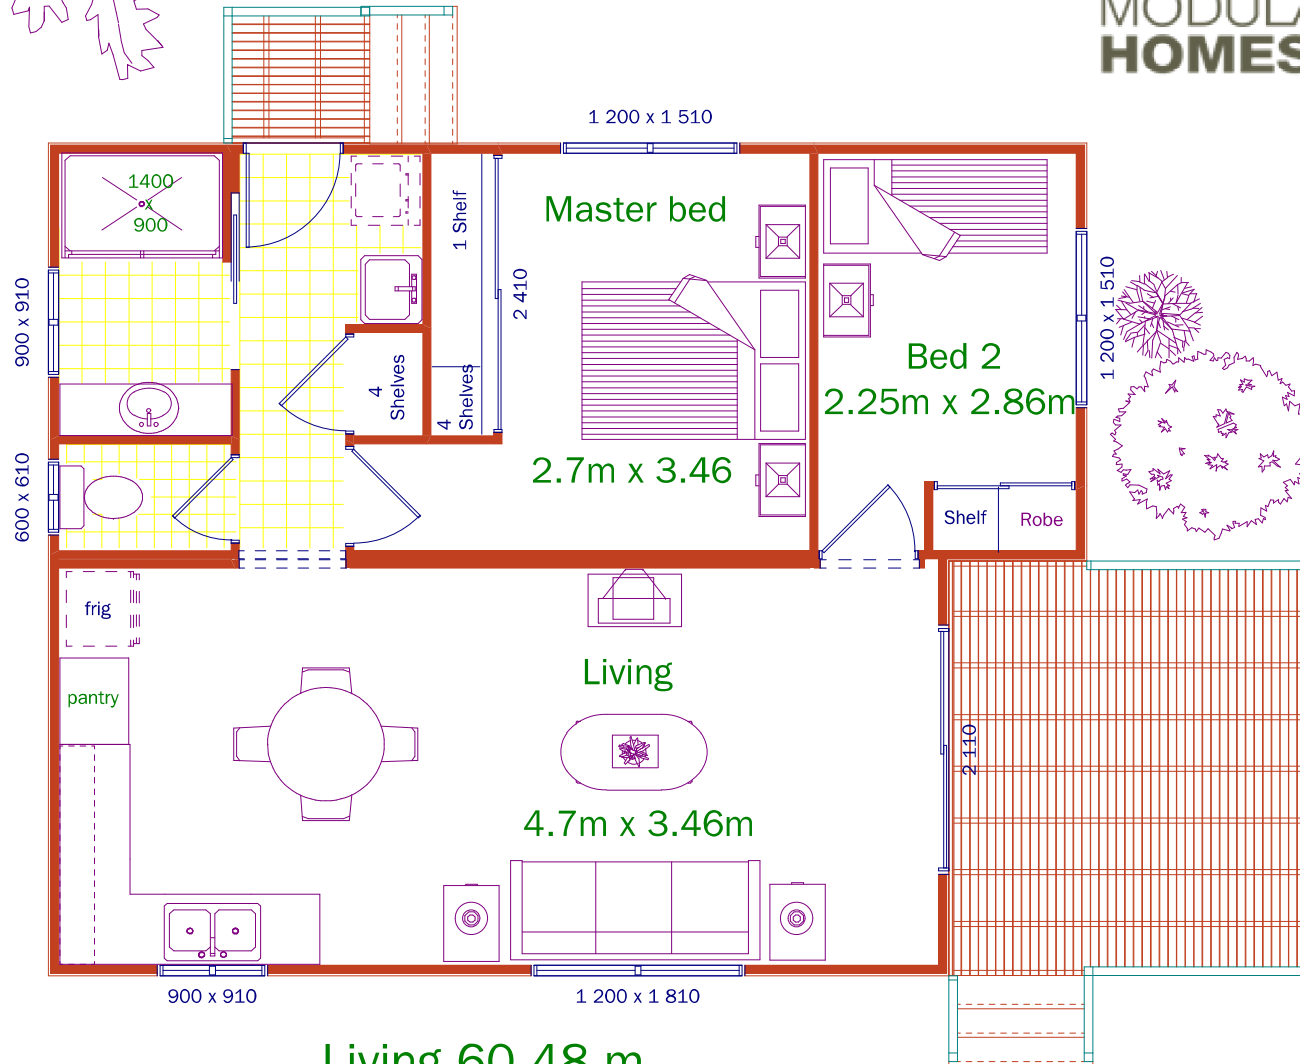

Aspen 9

Also available 6.6m wide

**HOEK
MODULAR
HOMES**

Living 60.48 m
Standard Patio 4.32 m
Optional patio 7.2 m/2
Total 64.8 m

Optional
Extended patio
2m x 3.6m