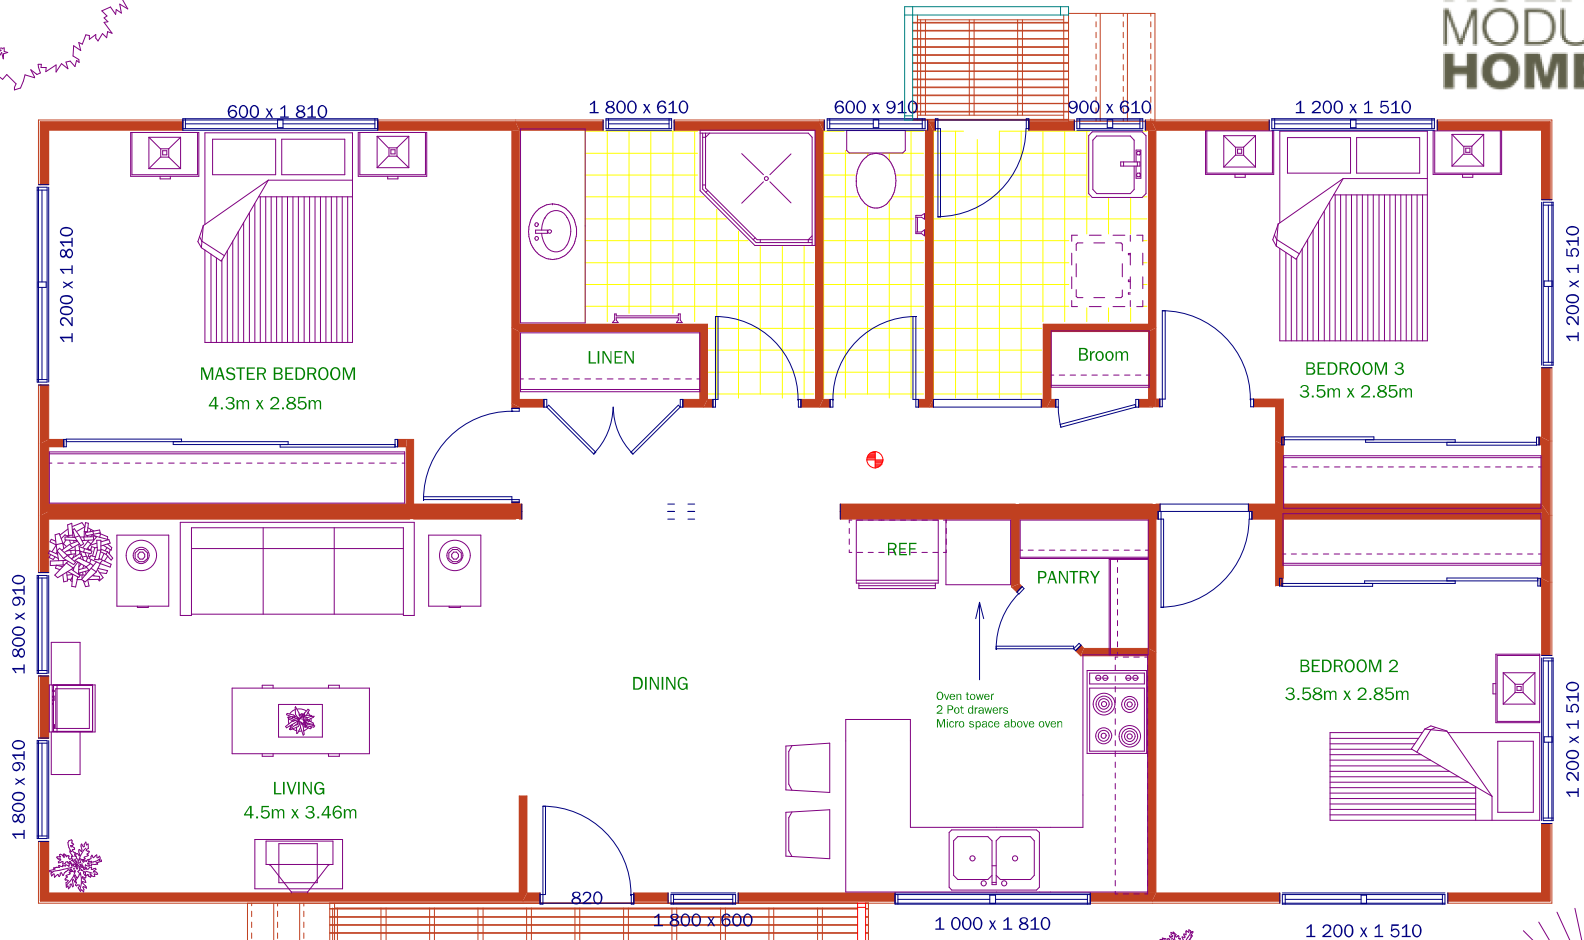

Hinterland

INTERNAL AREA: 101 SQ.M.
DECK AREA: 15 SQ.M.
TOTAL AREA: 122.6 SQ.M.

**HOEK
MODULAR
HOMES**

Optional covered patio
shown 5m x 3m
15 m/2