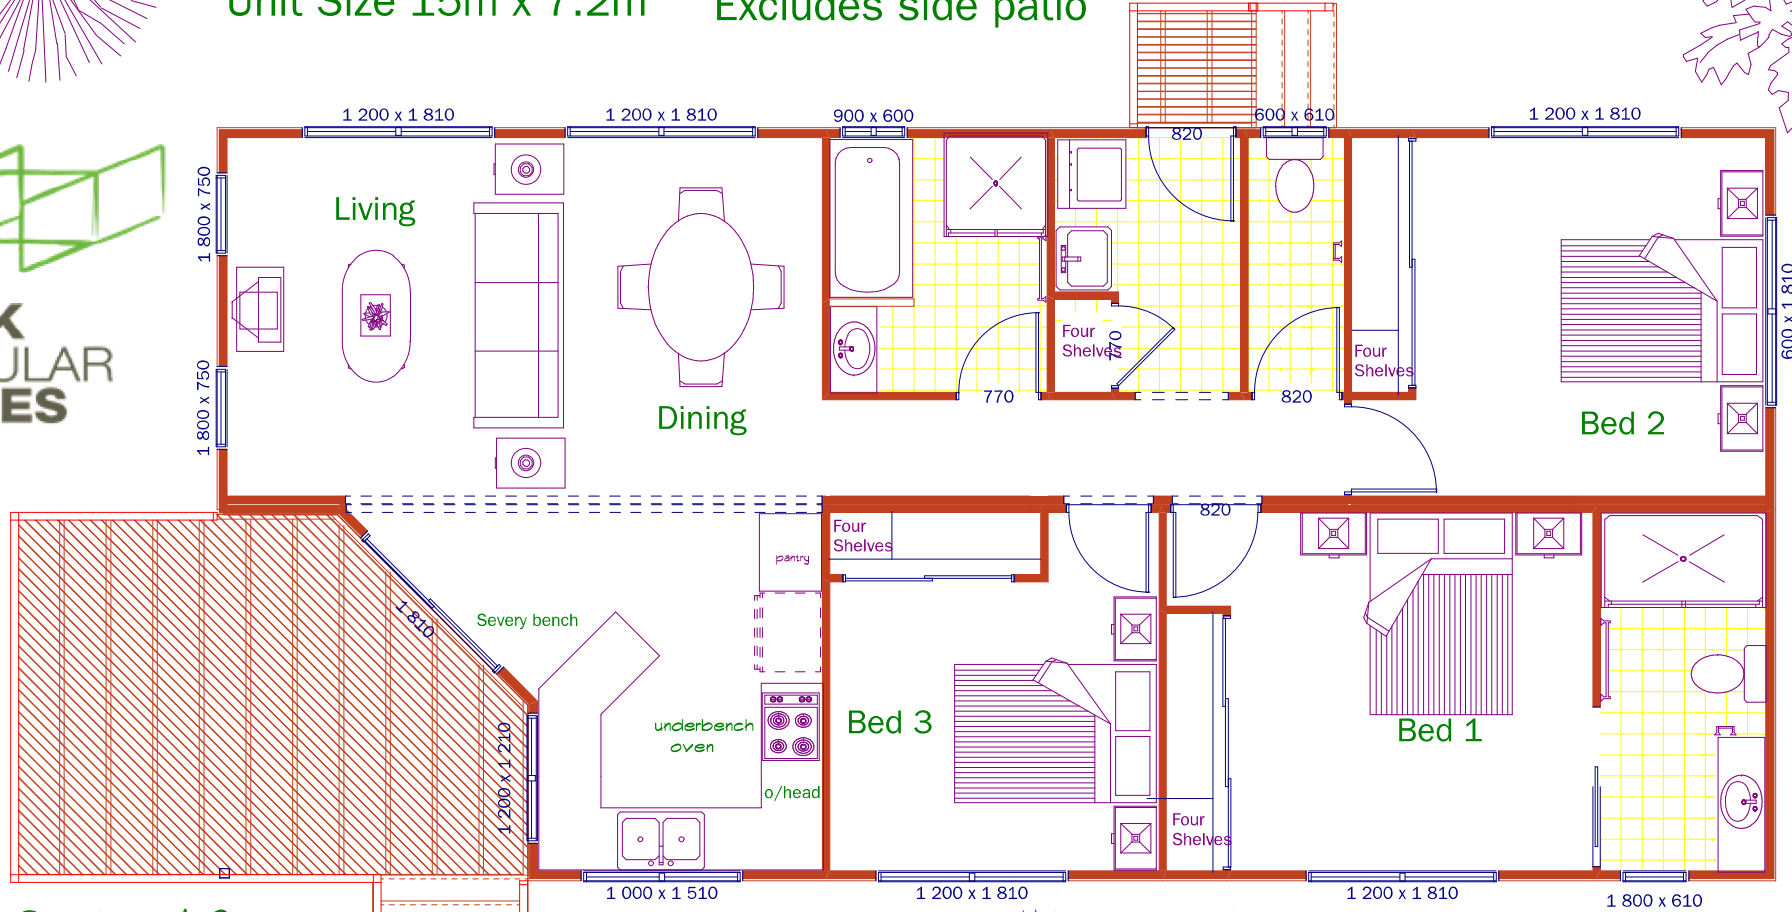

Jasper

Unit Size 15m x 7.2m

Living Area 100 sq.m.

Porch 8 sq.m.

Total Area 108 sq.m.

Excludes side patio

**HOEK
MODULAR
HOMES**

Optional 2m
Patio extension
shown