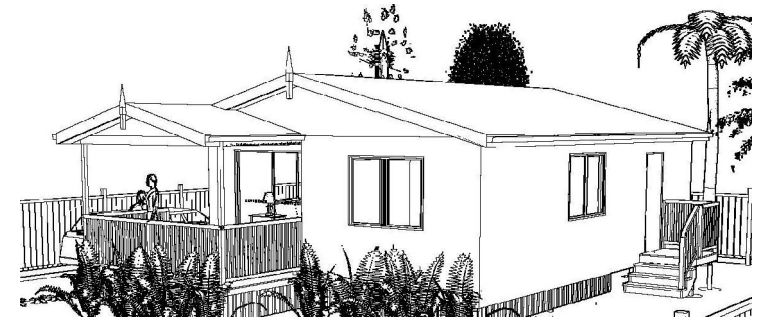

Aspen 9

Also available 6.6m wide

Optional
Extended patio
2m x 3.6m

Living Area 60.48 m²

Standard Patio 4.32 m
Optional patio 7.2 m

Aspen

Also available 6.6m wide

Optional
Extended patio
2m x 3.6m

Living Area 71.5 m²