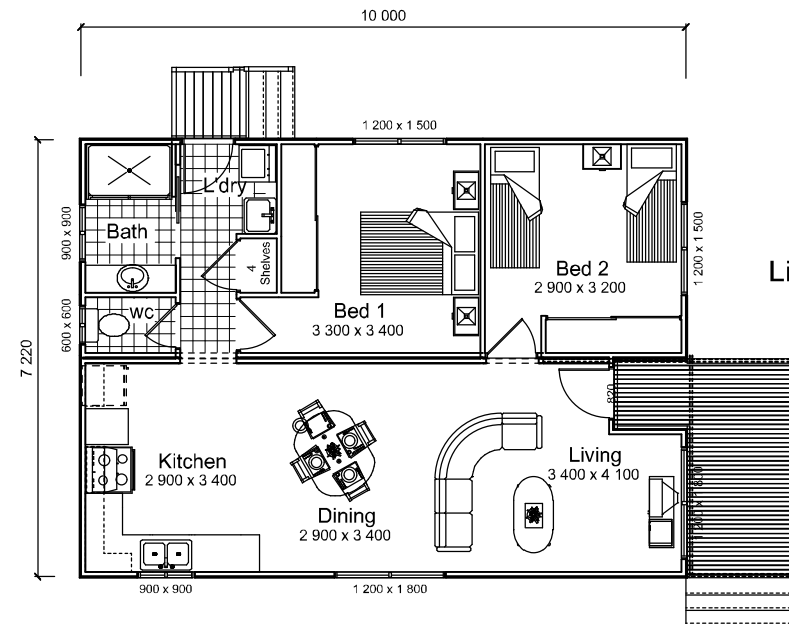

Aspen 9

Also available 6.6m wide

Optional
Extended patio
2m x 3.6m

Living Area 60.48 m²

Standard Patio 4.32 m
Optional patio 7.2 m

Aspen

Also available 6.6m wide

Optional
Extended patio
2m x 3.6m

Living Area 71.5 m²