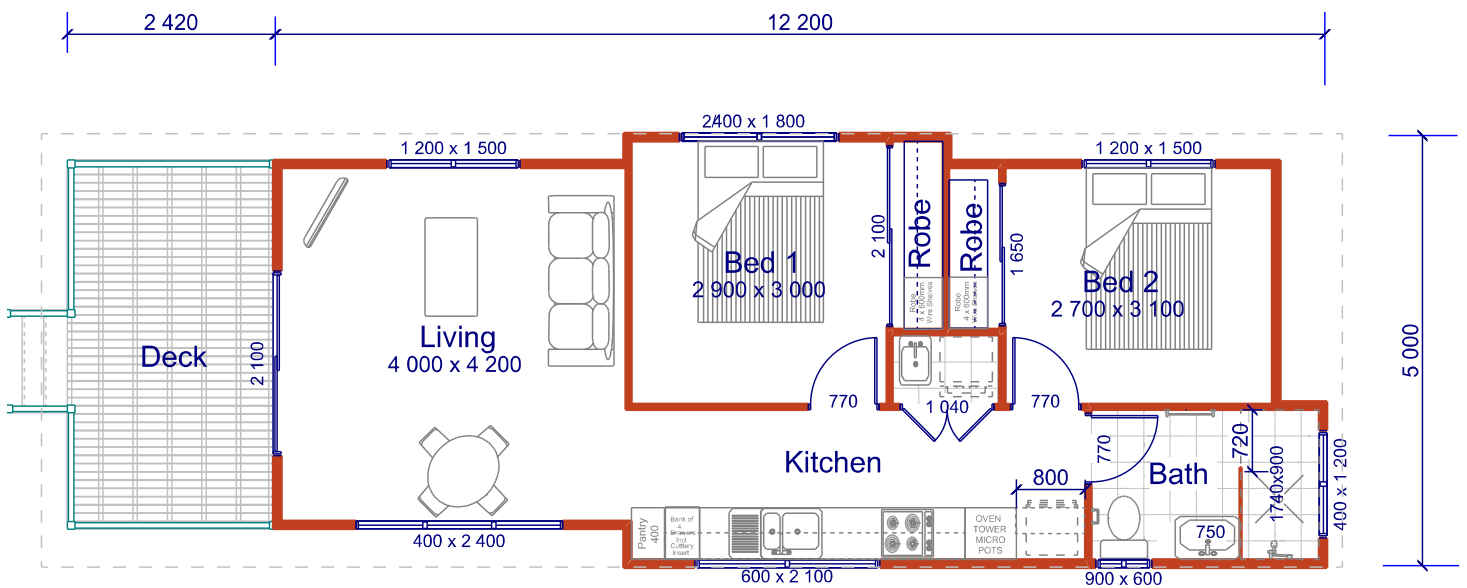

Airlie 55

Illustration Purposes Only

Furniture Shown For Illustration Purposes Only

1 Apr 19

Size 14.6m x 5m

Living Area 55 m² Deck 10.3 m²

www.hoekmodularhomes.com | sales@hoekmodularhomes.com

(07) 3889 7385 QBCCLicence no. 1169135