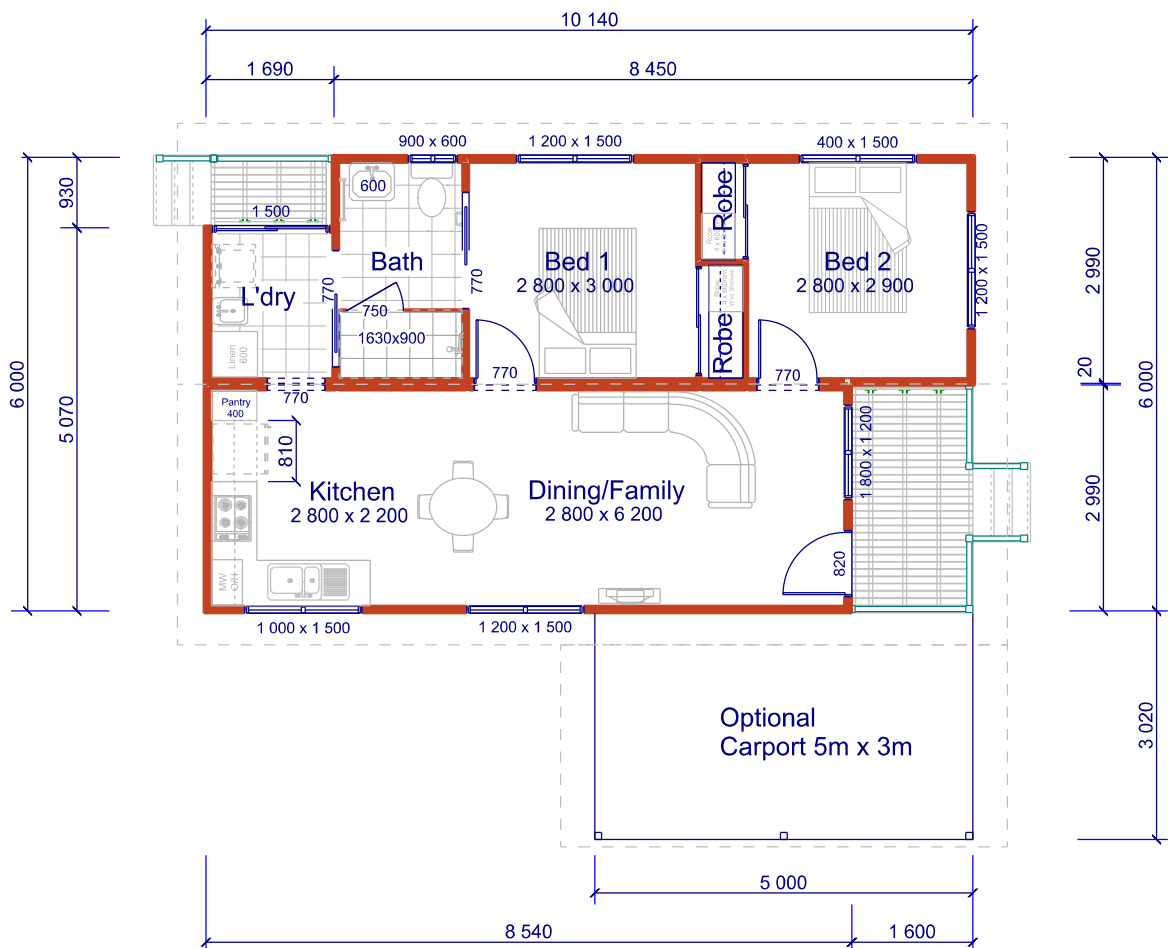

Aspen 55

Illustration Purposes Only

Furniture Shown For Illustration Purposes Only

Oct 19

Size 10.07m x 6m

Living Area 55 m² Deck 6.2 m²

HOEK MODULAR HOMES

Phone: 07 3889 7385