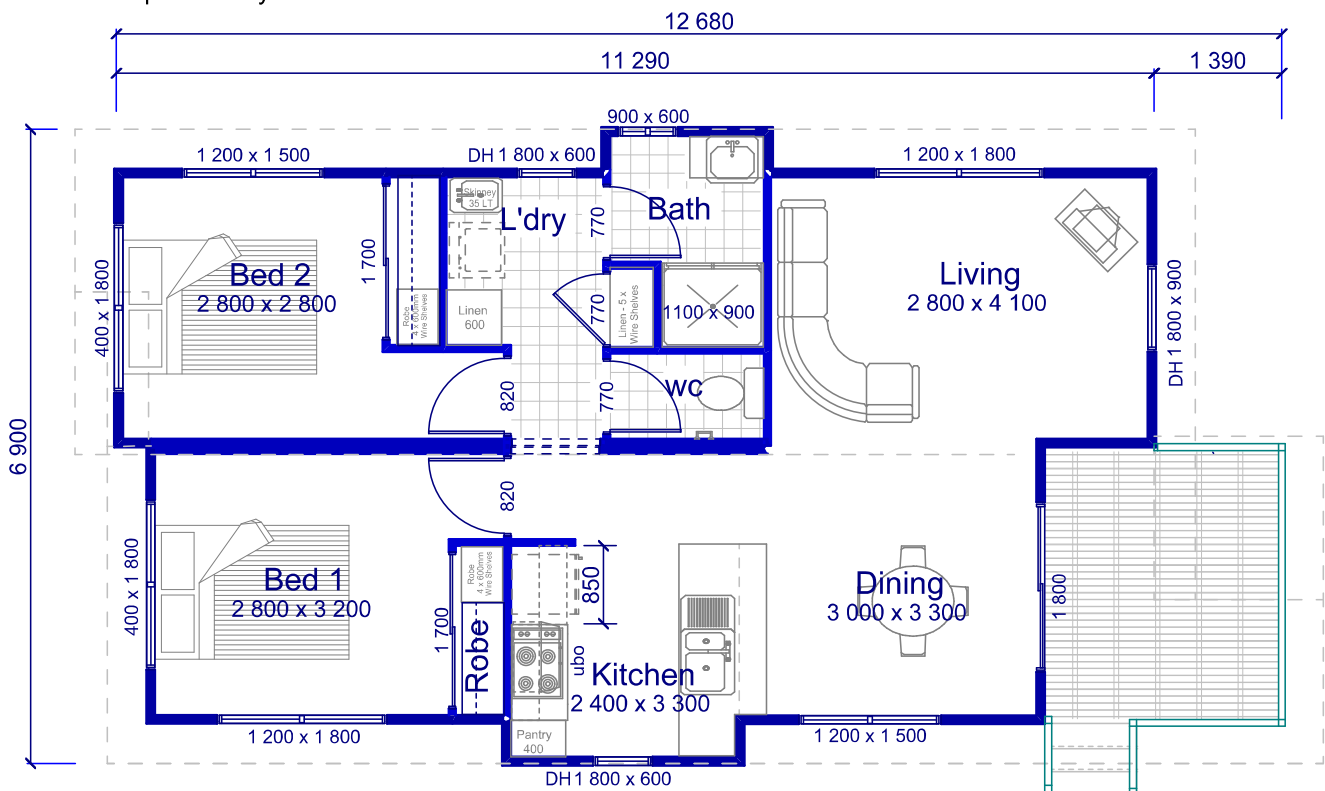

# Delaware 65

Illustration Purposes Only

Furniture Shown For Illustration Purposes Only

1 Mar 18

Size **12.68m x 6.9m**

Living Area **65 m<sup>2</sup>** Deck **7.75 m<sup>2</sup>**

[www.hoekmodularhomes.com](http://www.hoekmodularhomes.com) | [sales@hoekmodularhomes.com](mailto:sales@hoekmodularhomes.com)