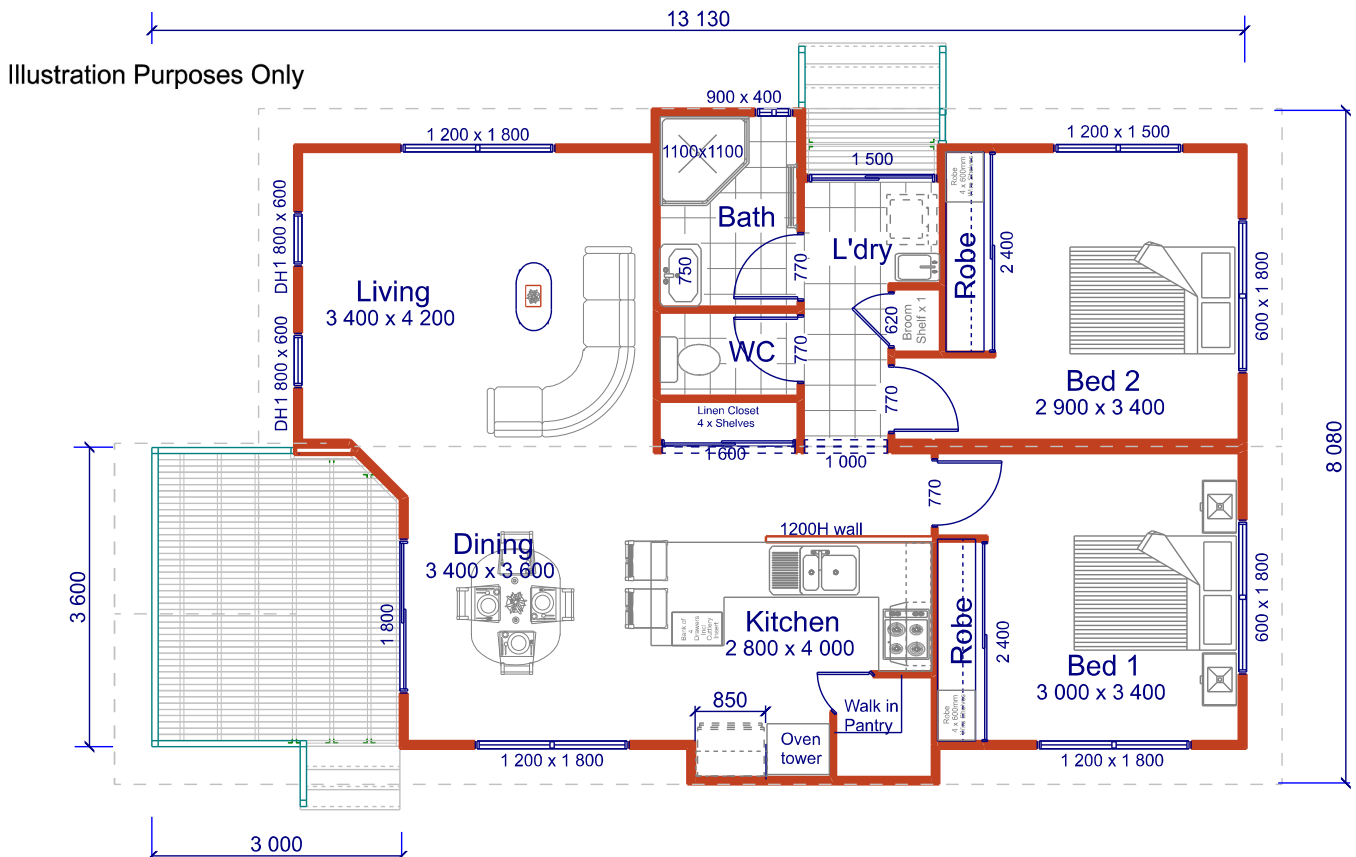

Delaware 80

Furniture Shown For Illustration Purposes Only

1 Apr 19

Size 13.13m x 8.08m

Living Area 79.4 m² Deck 11.87 m²

www.hoekmodularhomes.com | sales@hoekmodularhomes.com

(07) 3889 7385 QBCCL licence no. 1169135