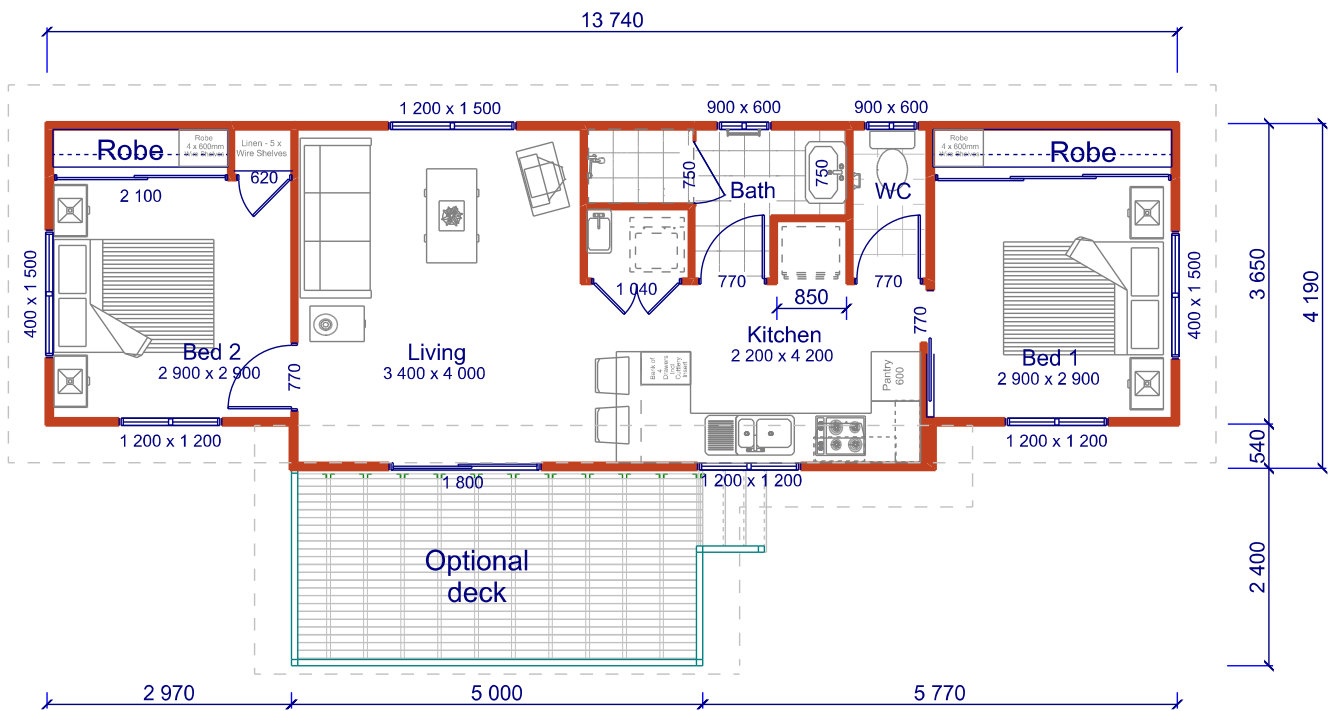

Mountainview 55

Illustration Purposes Only

Furniture Shown For Illustration Purposes Only

1 Apr 19

Size **13.74m x 6.59m (inc deck)**
Living Area **55 m²** Optional Deck **12 m²**

www.hoekmodularhomes.com | sales@hoekmodularhomes.com