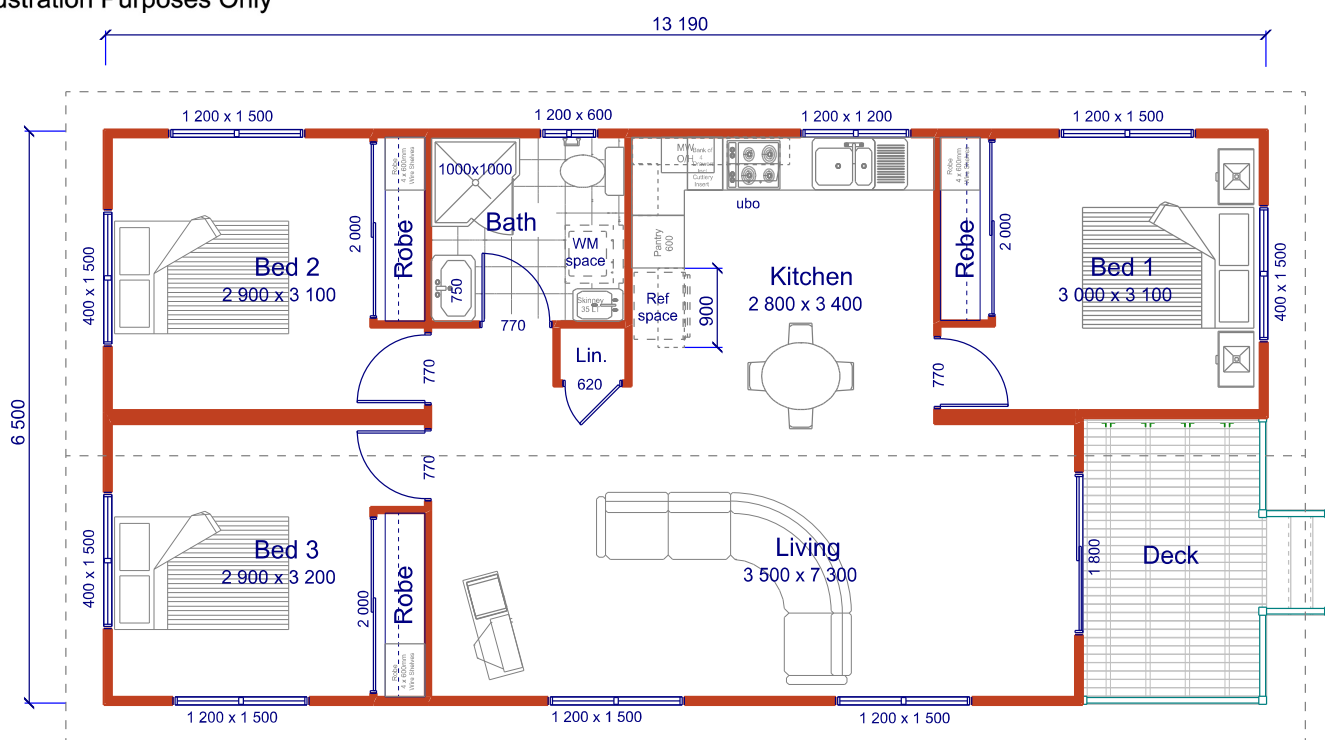

Colorado 80

Illustration Purposes Only

Furniture Shown For Illustration Purposes Only

1 Apr 19

Size 13.19m 6.5m

Living Area 80 m2 Deck 6.8 m2

www.hoekmodularhomes.com | sales@hoekmodularhomes.com

(07) 3889 7385 QBCCLicence no. 1169135