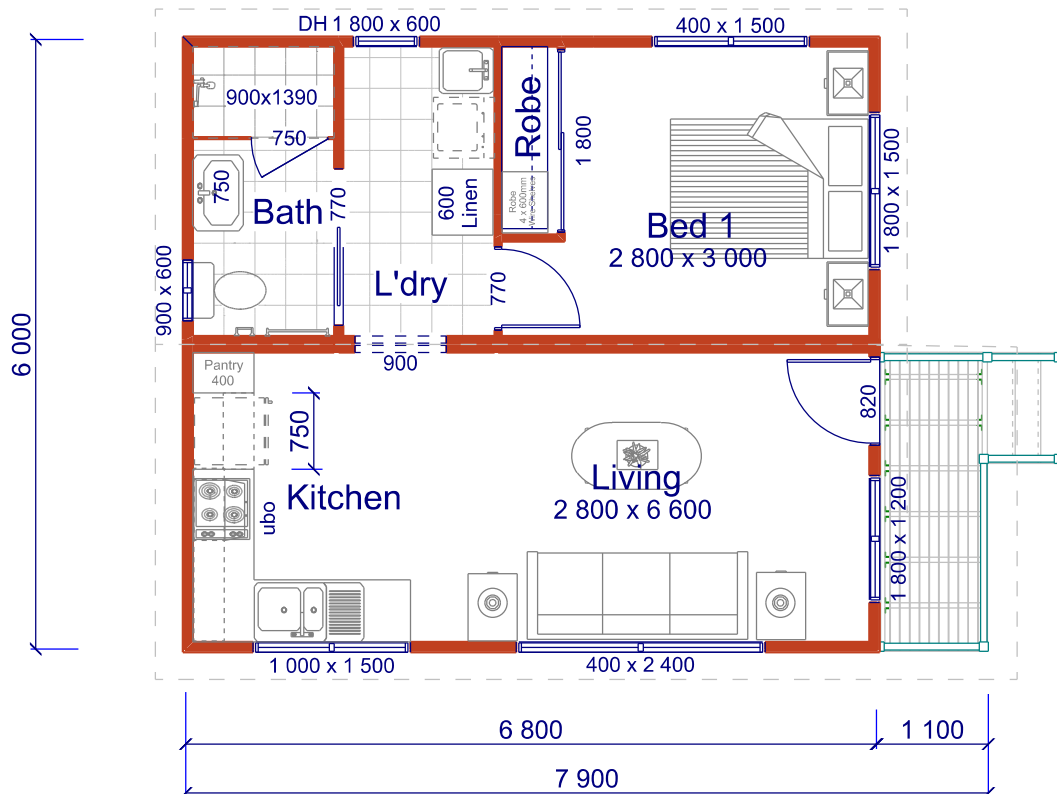

Getaway 41

Illustration Purposes Only

Furniture Shown For Illustration Purposes Only

1 Apr 19

Size 7.9m x 6m

Living Area 41 m² Deck 3.1 m²

www.hoekmodularhomes.com | sales@hoekmodularhomes.com

(07) 3889 7385 QBCCL licence no. 1169135