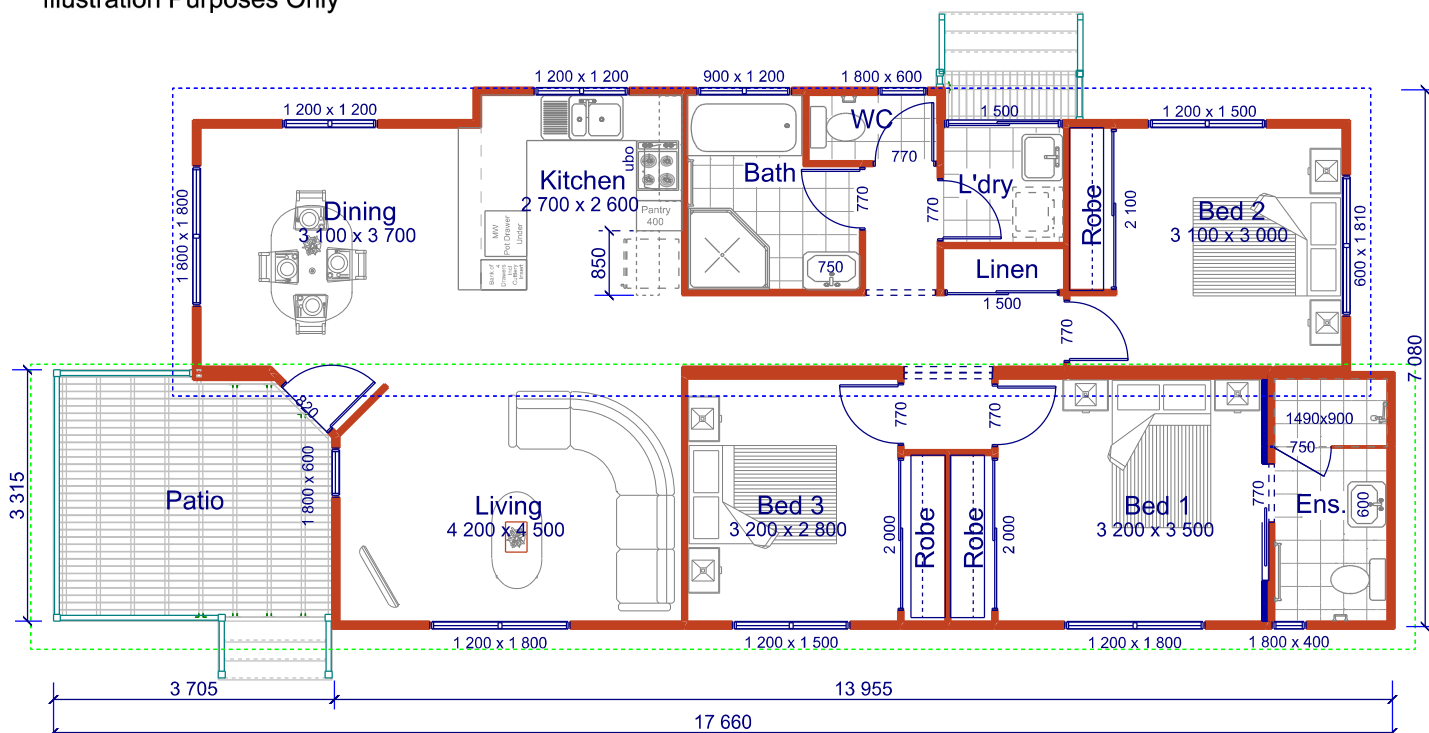

Jasper 100

3  2 

Illustration Purposes Only

Furniture Shown For Illustration Purposes Only

1 Apr 19

Size 17.66m x 7.08m

Living Area 100 m² Deck 12.9 m²

www.hoekmodularhomes.com | sales@hoekmodularhomes.com