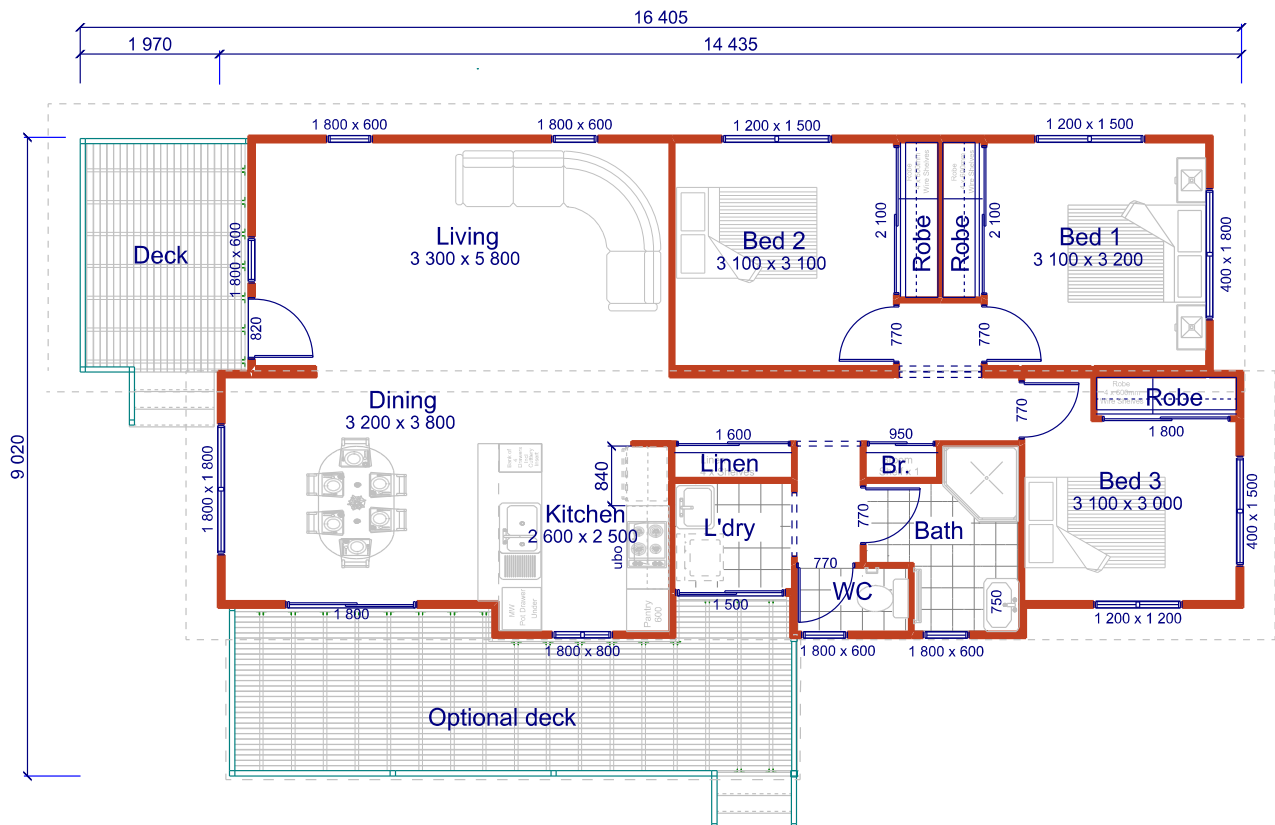

Samford 95

Illustration Purposes Only

Furniture Shown For Illustration Purposes Only

1 Apr 19

Size 16.4m x 9.02m

Living Area 94.9 m²

Deck 7.88 m² Optional Deck 18.55m²

www.hoekmodularhomes.com | sales@hoekmodularhomes.com