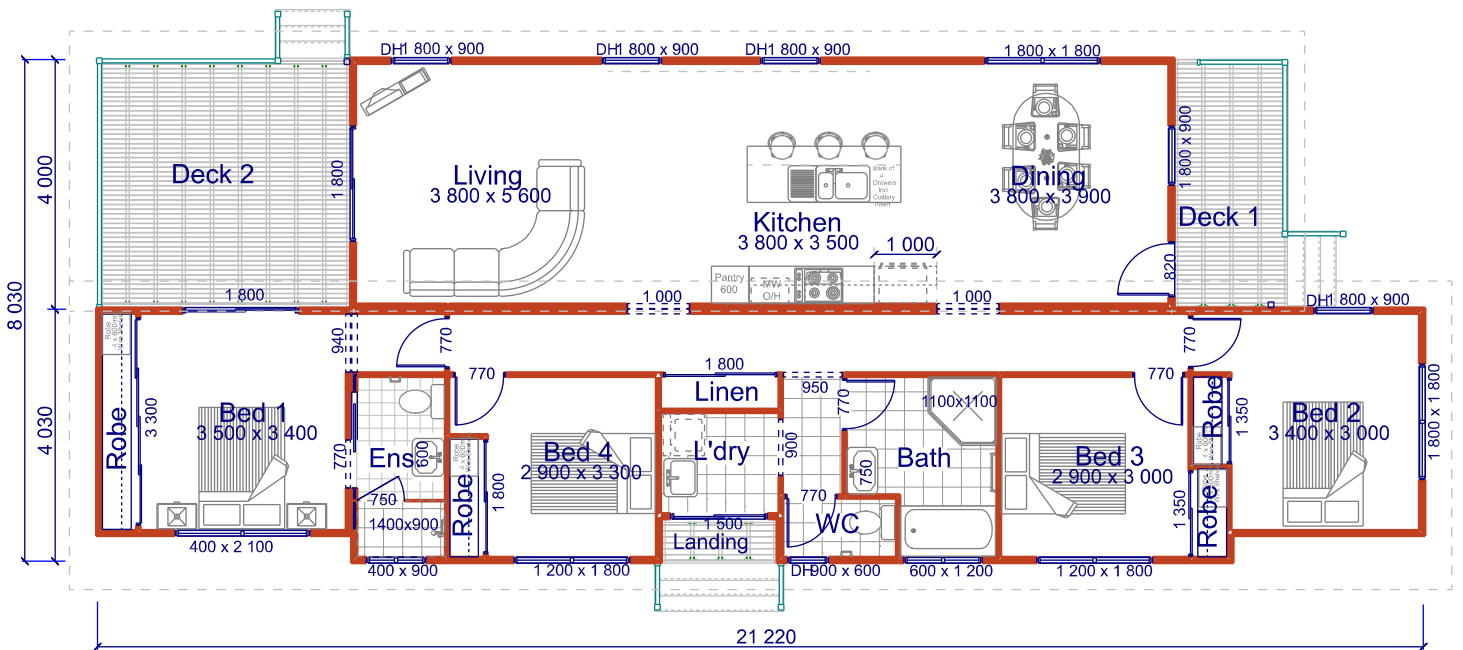

Sierra 134

Illustration Purposes Only

Furniture Shown For Illustration Purposes Only

1 Apr 19

Size 21.2m x 8m

Living Area 133.95 m² Deck 25.07m² (07) 3889 7385

www.hoekmodularhomes.com | sales@hoekmodularhomes.com