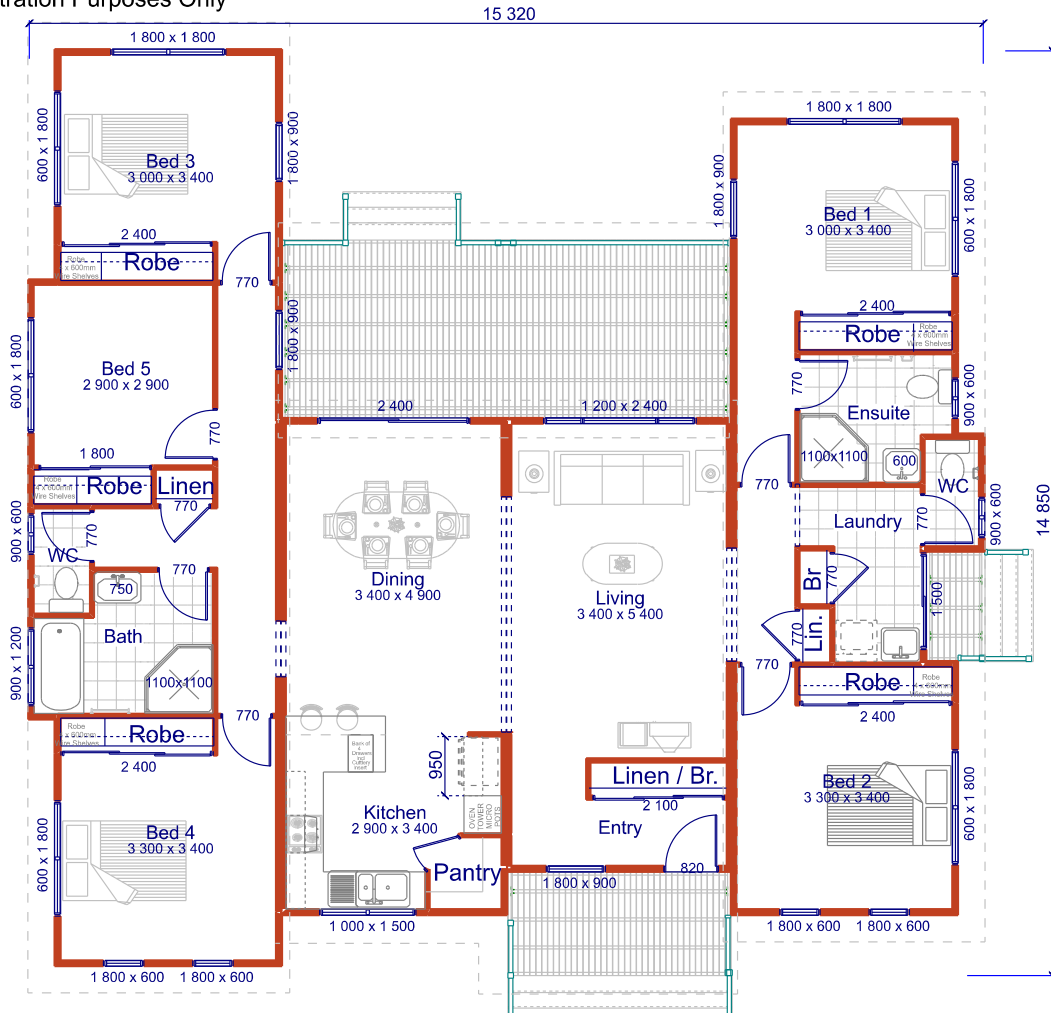

Yukon 157

5  2 

Illustration Purposes Only

Furniture Shown For Illustration Purposes Only

1 Apr 19

Size 14.85m x 15.32m

Living Area 157.05 m² Deck 26.7 m²

www.hoekmodularhomes.com | sales@hoekmodularhomes.com