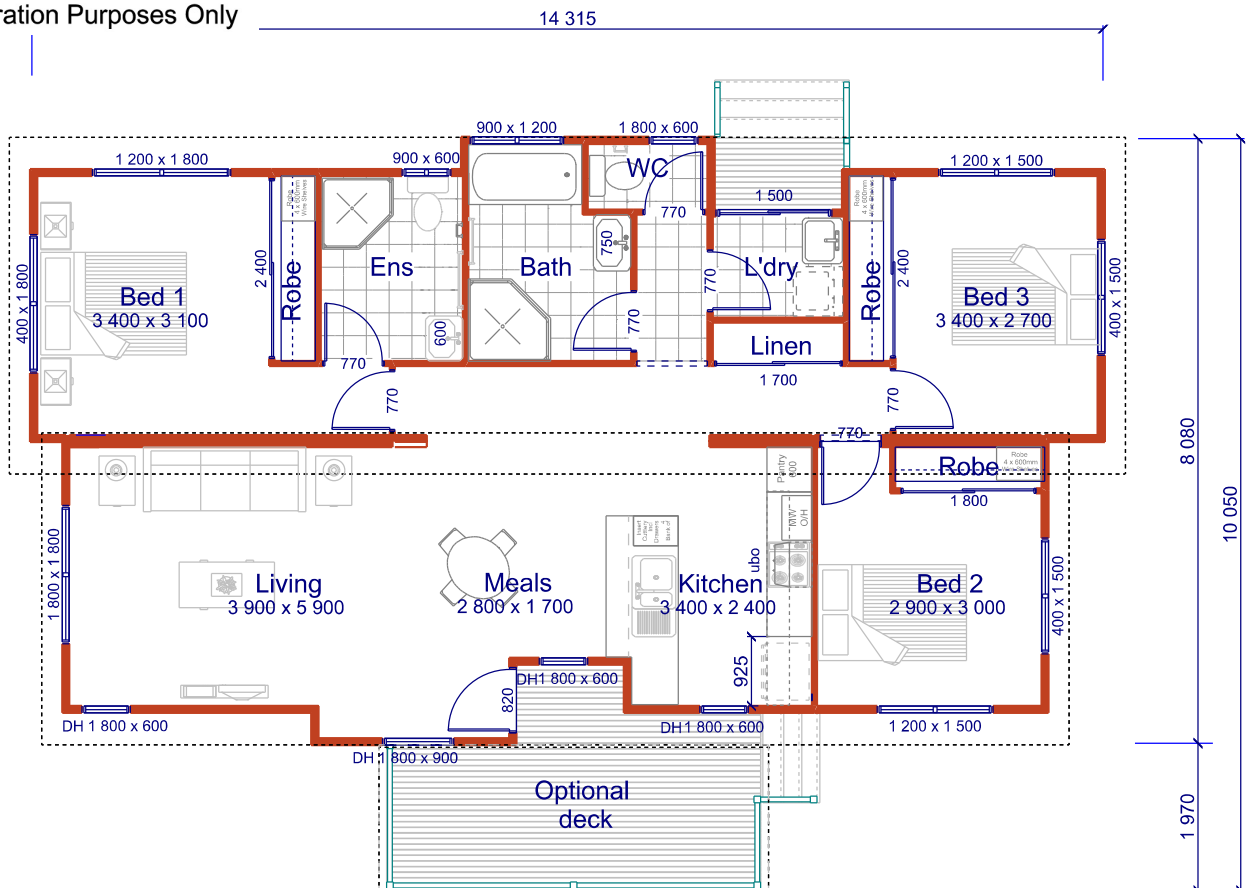

Hinterland 100

Illustration Purposes Only

Furniture Shown For Illustration Purposes Only

1 Apr 19

Size 14.31m x 10.05m

Living Area 99.8 m² Optional Deck 11.8m²

www.hoekmodularhomes.com | sales@hoekmodularhomes.com