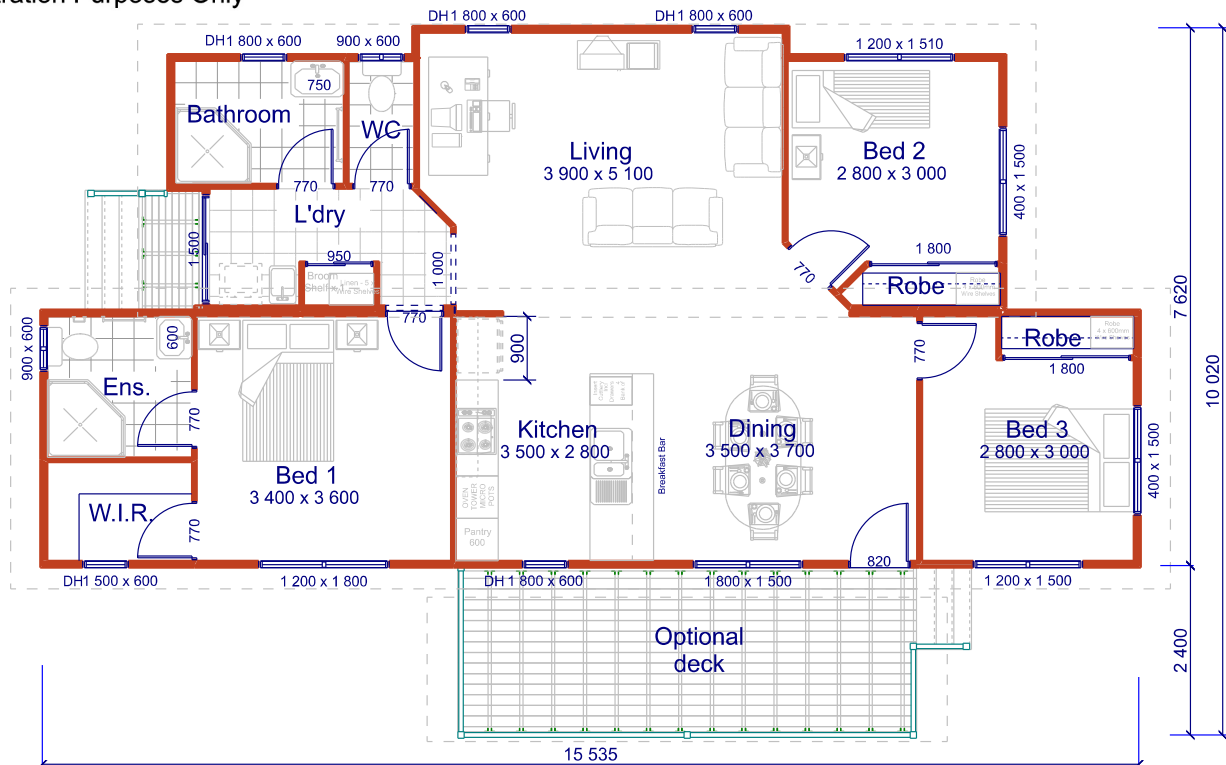

Huntington 100

Illustration Purposes Only

Furniture Shown For Illustration Purposes Only

1 Apr 19

Size 15.53m x 10.02m

Living Area 100 m² Optional Deck 15.45m²

www.hoekmodularhomes.com | sales@hoekmodularhomes.com