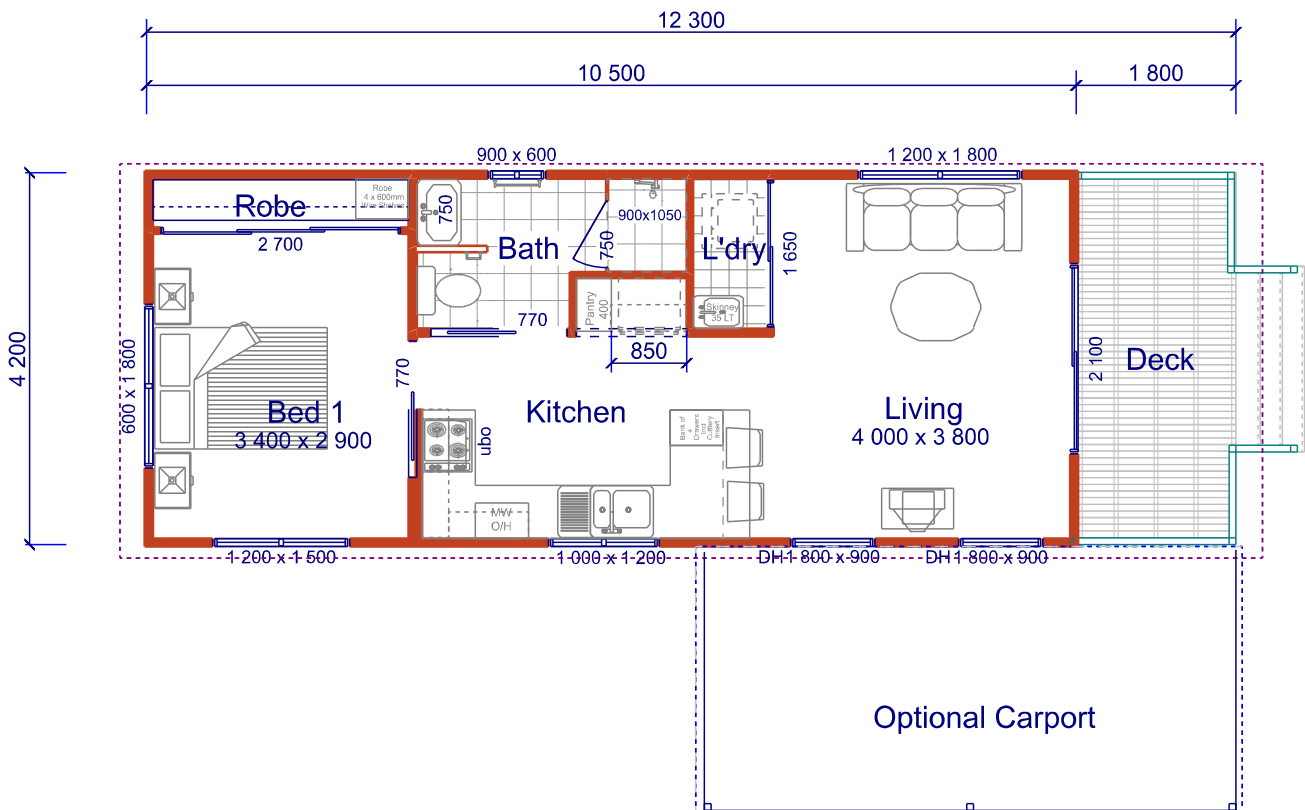

Mountainview 44

Illustration Purposes Only

Furniture Shown For Illustration Purposes Only

1 Apr 19

Size 12.3m x 4.2m

Living Area 44.1 m² Deck 7.6 m²

www.hoekmodularhomes.com | sales@hoekmodularhomes.com

(07) 3889 7385 QBCCL licence no. 1169135