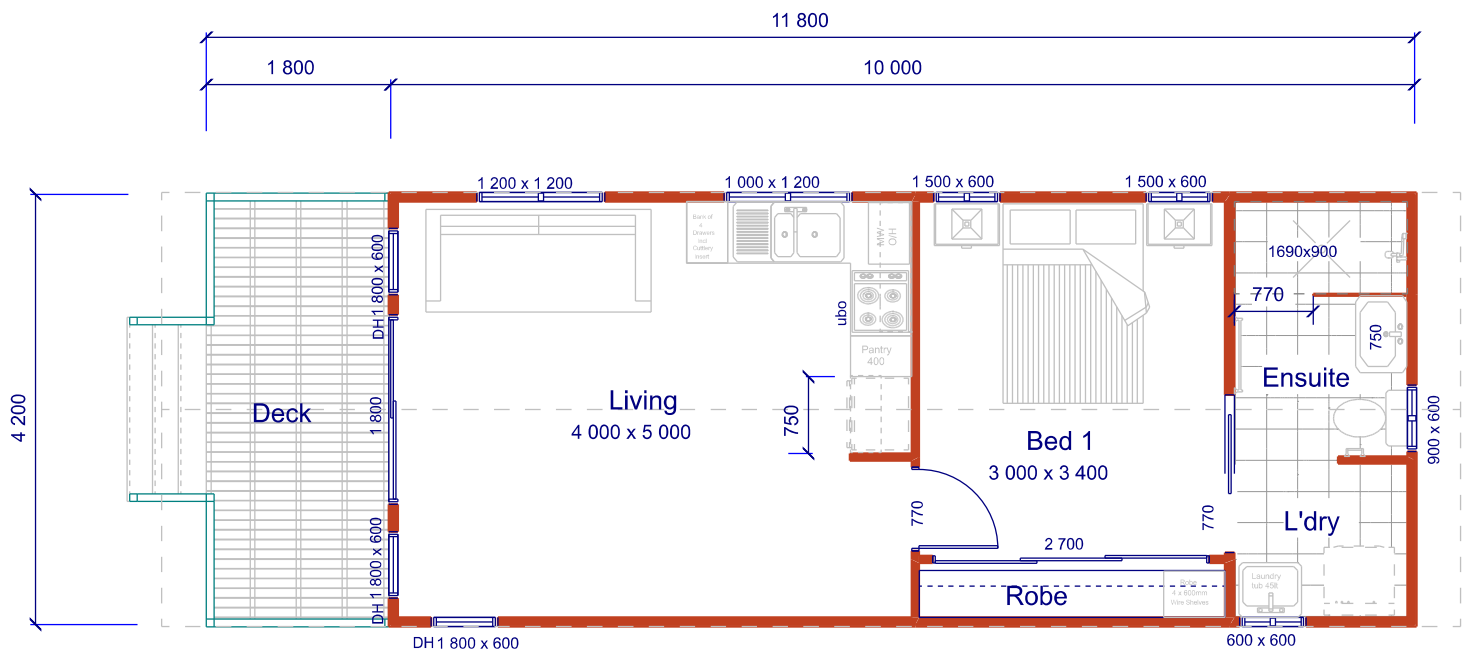

Whistler 42

Illustration Purposes Only

Furniture Shown For Illustration Purposes Only

1 Apr 19

Size **11.8m x 4.2m**

Living Area **42 m²** Deck **7.5 m²**

www.hoekmodularhomes.com | sales@hoekmodularhomes.com