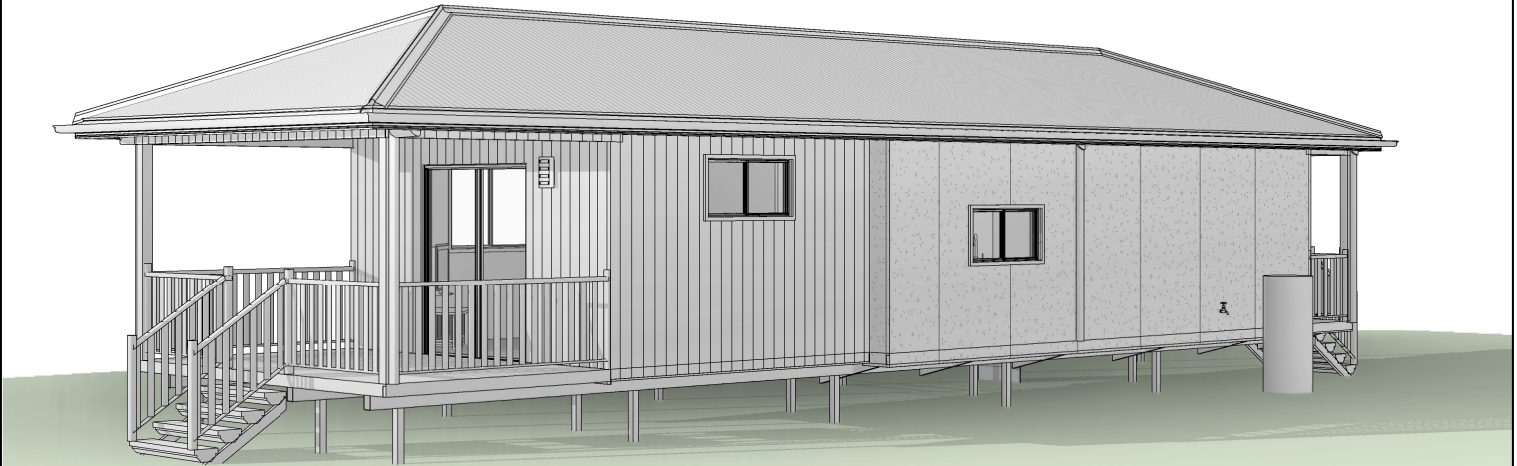

Airlie 66

Illustration purposes only.

SITE BUILD

Furniture shown for illustration purposes only.

August 2024

AREA:

Living	64.9 m ²
Deck	12.1 m ²
Landing	4.4 m ²

HOEK MODULAR HOMES