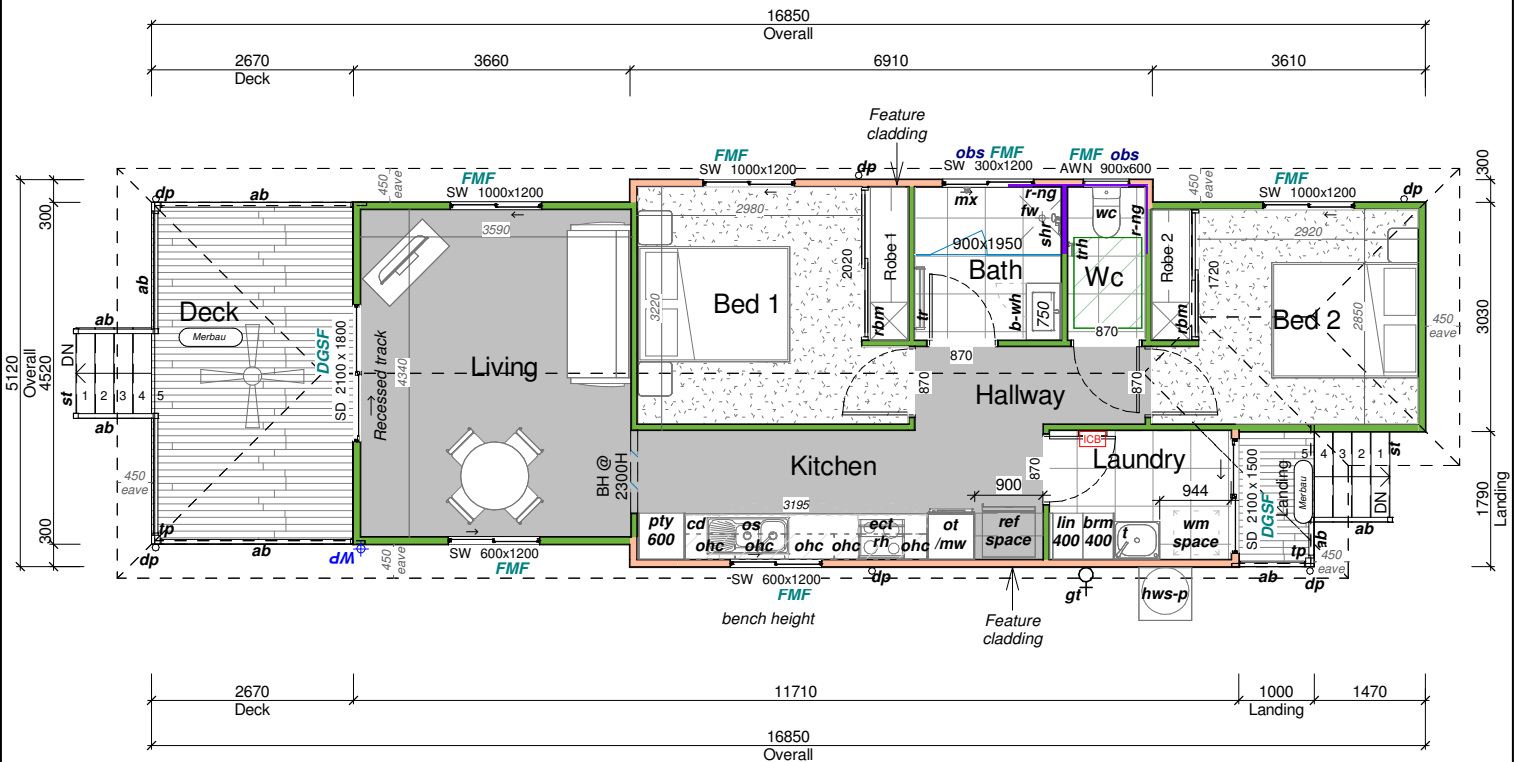

Airlie 66

Illustration purposes only.

SITE BUILD

Furniture shown for illustration purposes only.

August 2024

AREA:

Living	64.9 m ²
Deck	12.1 m ²
Landing	4.4 m ²

HOEK MODULAR HOMES