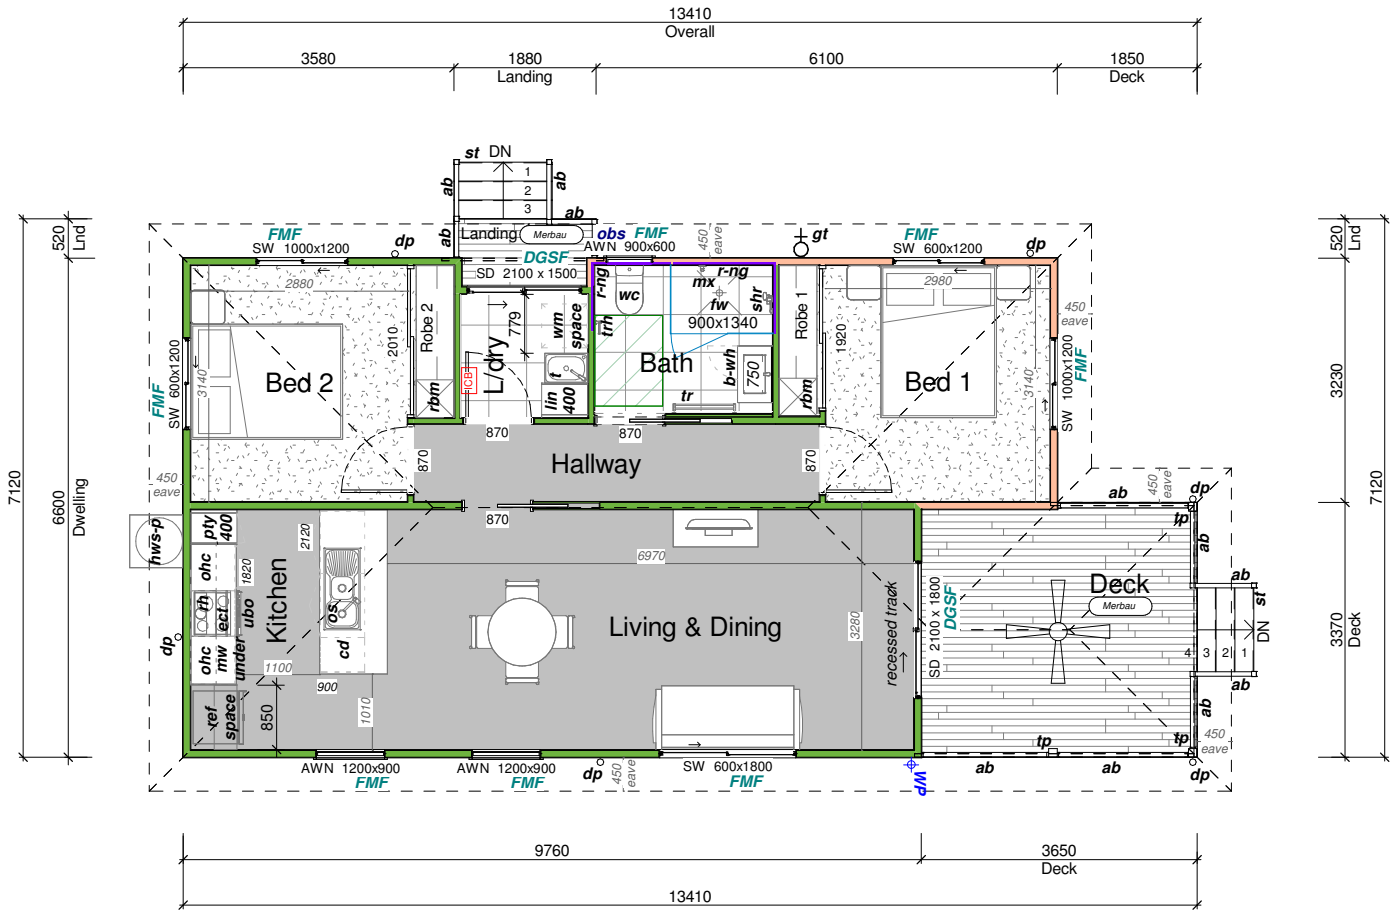

Aspen 70

Illustration purposes only.

SITE BUILD

Furniture shown for illustration purposes only.

August 2024

AREA:

- Living 69.8 m²
- Deck 12.1 m²
- Landing 1.6 m²

HOEK MODULAR HOMES