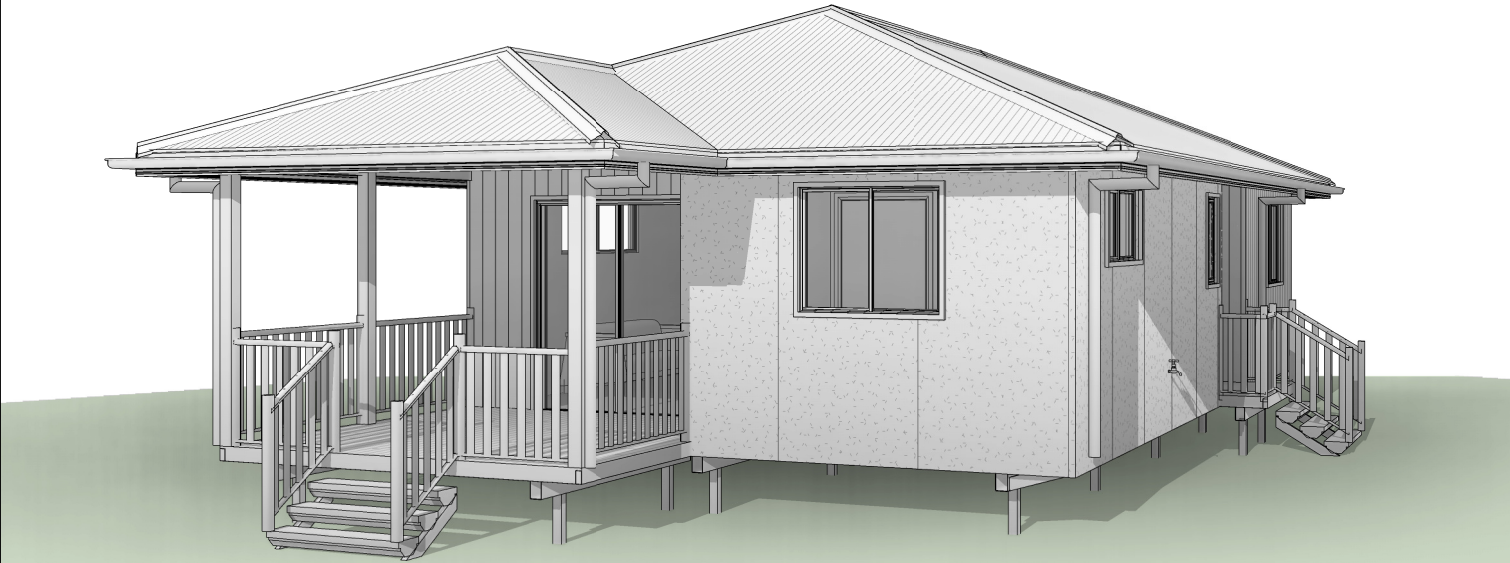

Aspen 70

Illustration purposes only.

SITE BUILD

Furniture shown for illustration purposes only.

August 2024

AREA:

- Living 69.8 m²
- Deck 12.1 m²
- Landing 1.6 m²

HOEK MODULAR HOMES