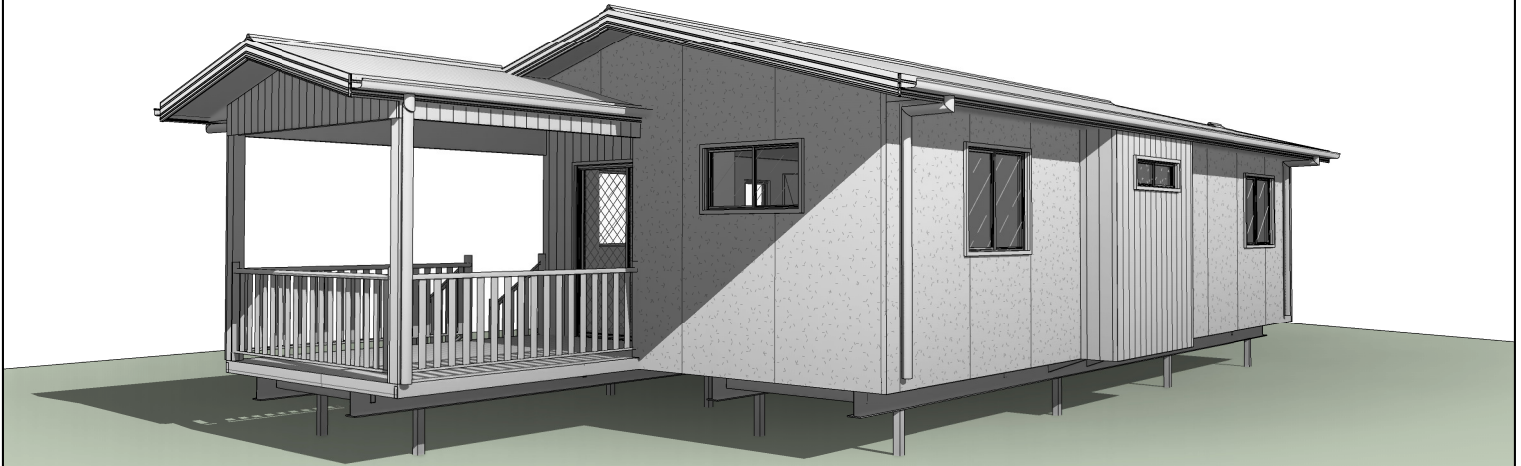

Delaware 65

Illustration purposes only.

FACTORY BUILD

Furniture shown for illustration purposes only.

August 2024

AREA:

Living 65.0 m²
Deck 12.0 m²

HOEK MODULAR HOMES