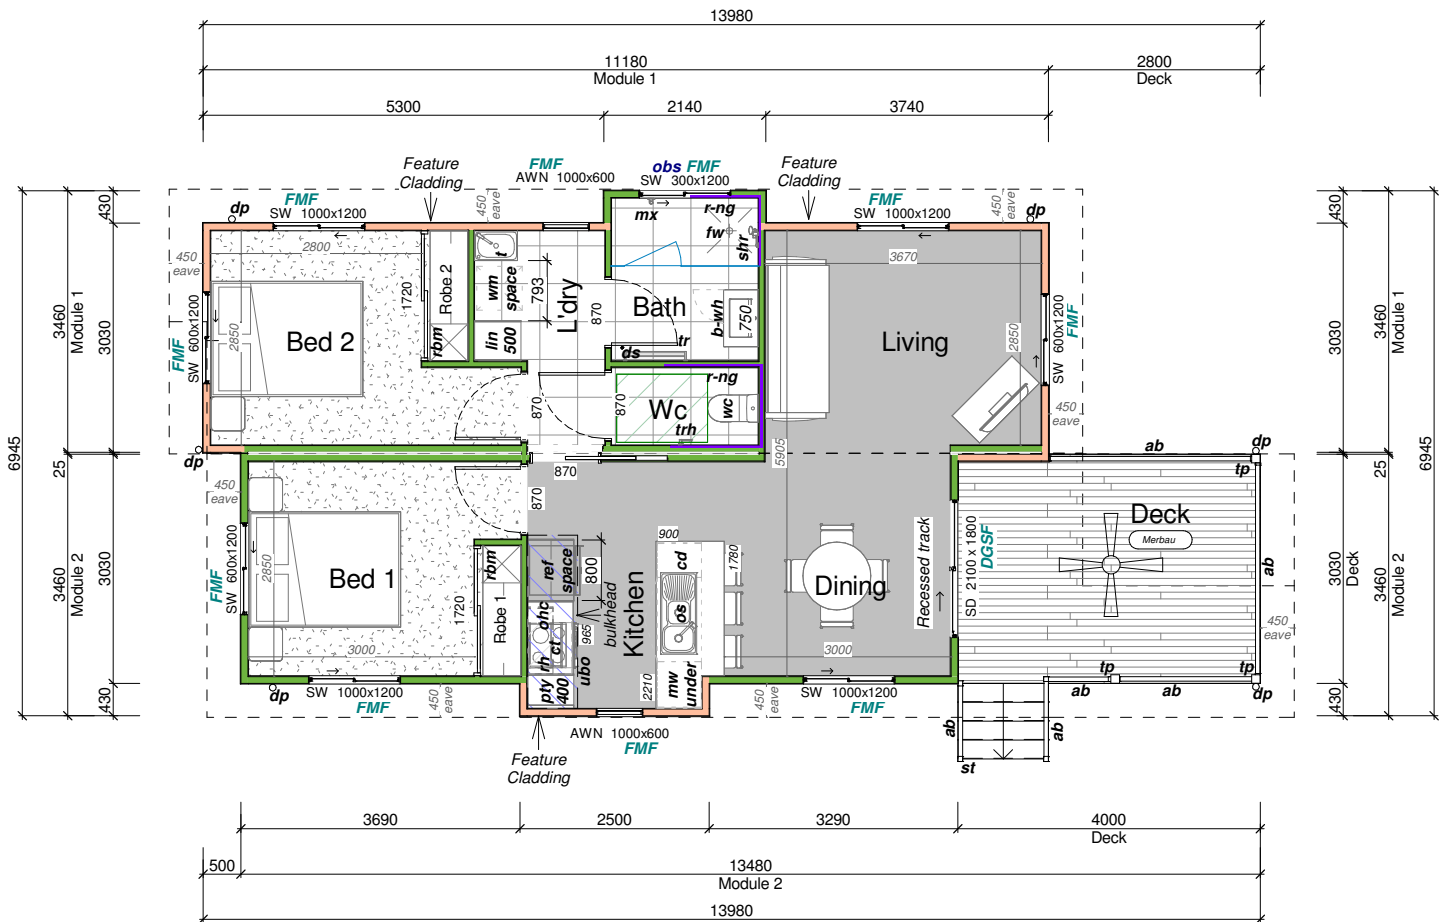

Delaware 65

Illustration purposes only.

FACTORY BUILD

Furniture shown for illustration purposes only.

August 2024

AREA:

Living 65.0 m²
Deck 12.0 m²

HOEK MODULAR HOMES