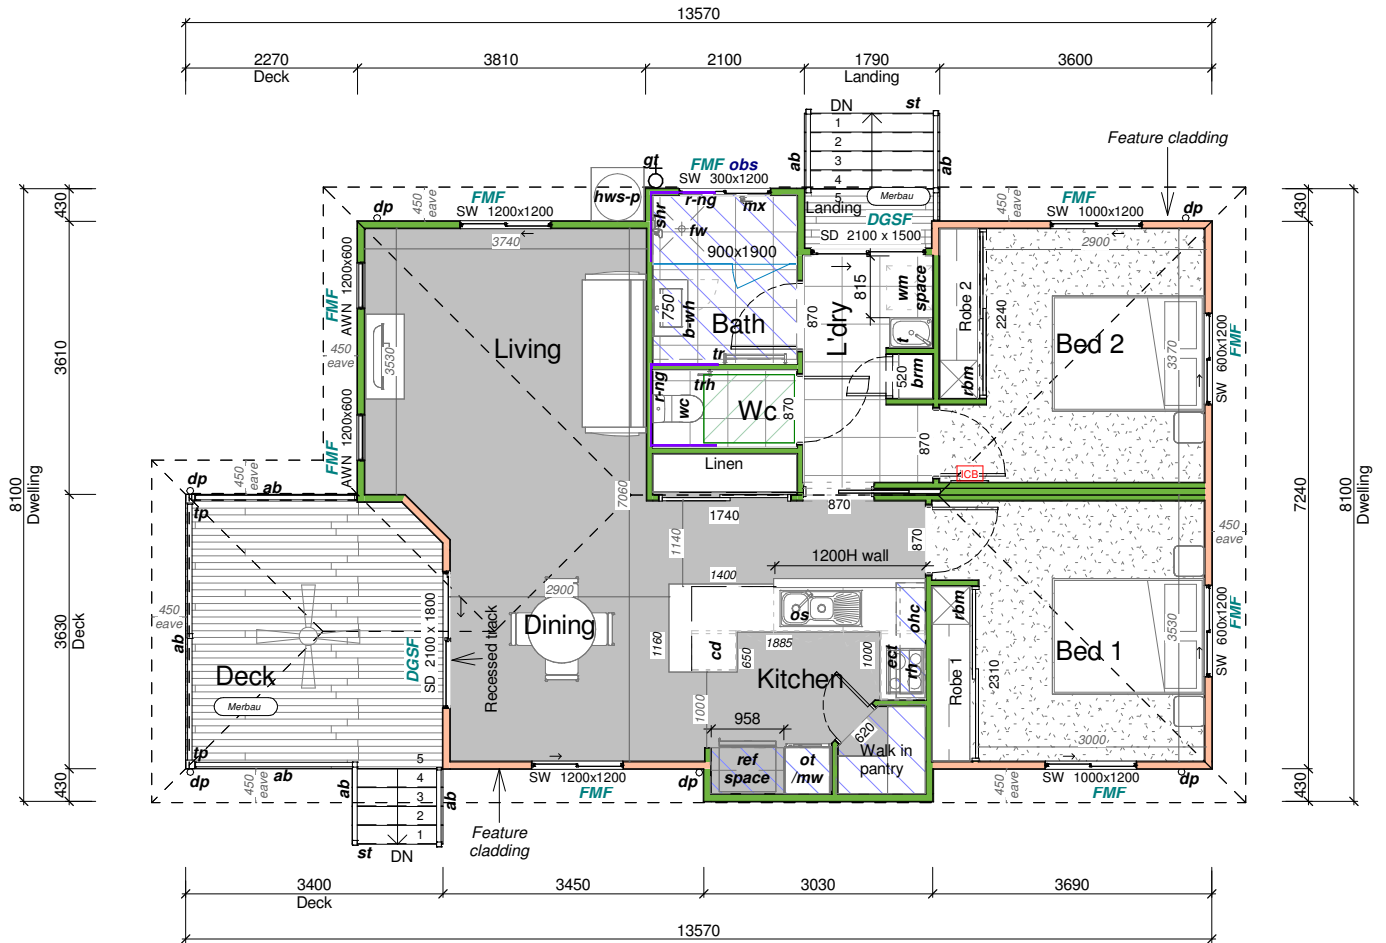

Delaware 80

Illustration purposes only.

SITE BUILD

Furniture shown for illustration purposes only.

August 2024

AREA: Living 79.6 m²
 Deck 12.1 m²
 Landing 1.4 m²

HOEK MODULAR HOMES

6 LEANNE CRESENT, LAWNTON QLD 4501