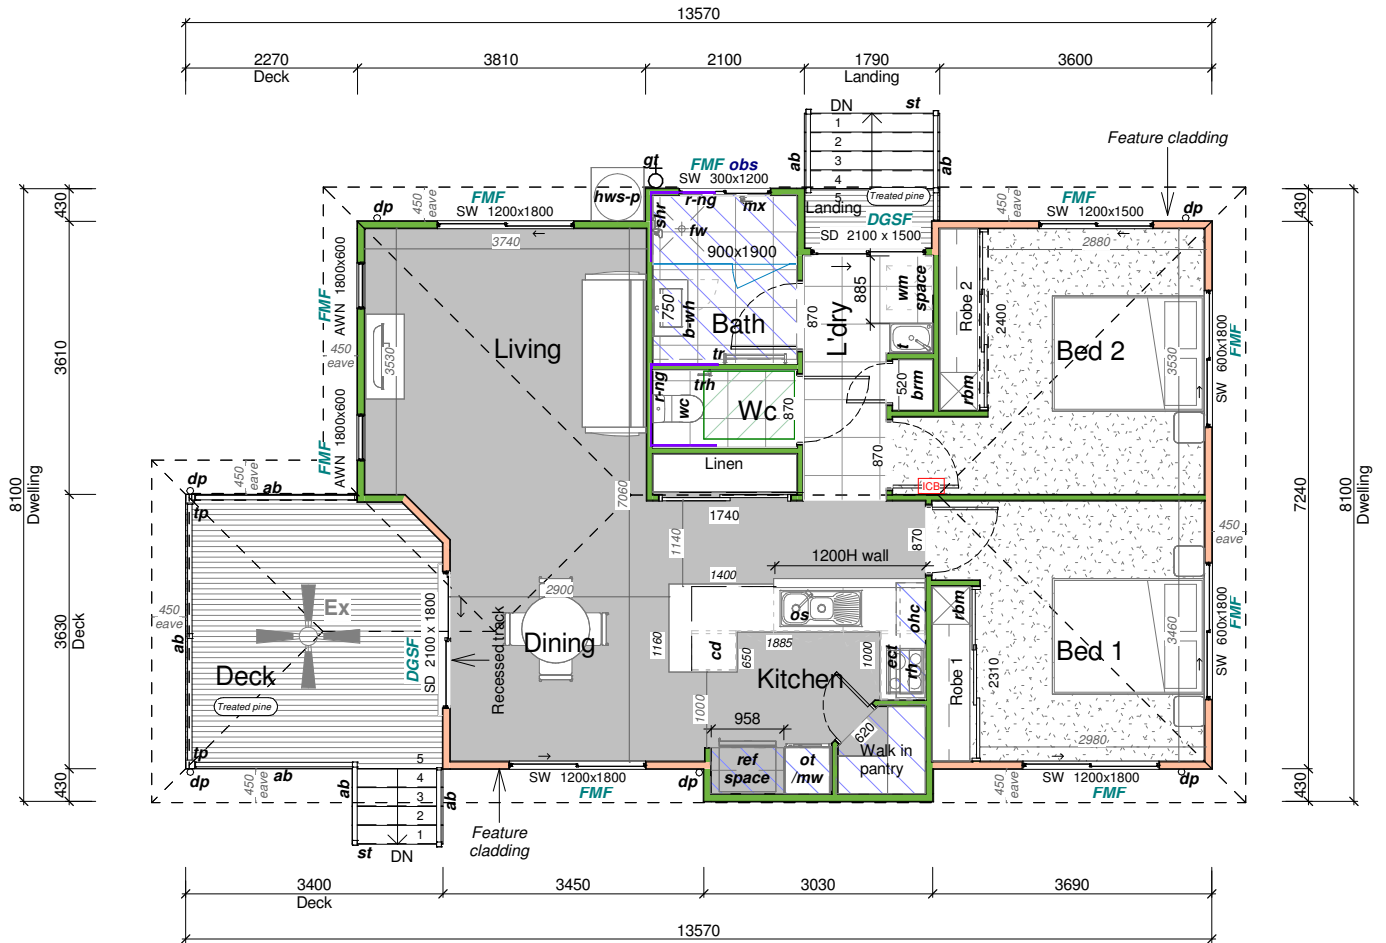

Delware 80

Illustration purposes only.

SITE BUILD

Furniture shown for illustration purposes only.

March 2024

AREA:	Living	79.6 m ²
	Deck	12.1 m ²
	Landing	1.4 m ²

HOEK MODULAR HOMES

6 LEANNE CRESENT, LAWNTON QLD 4501