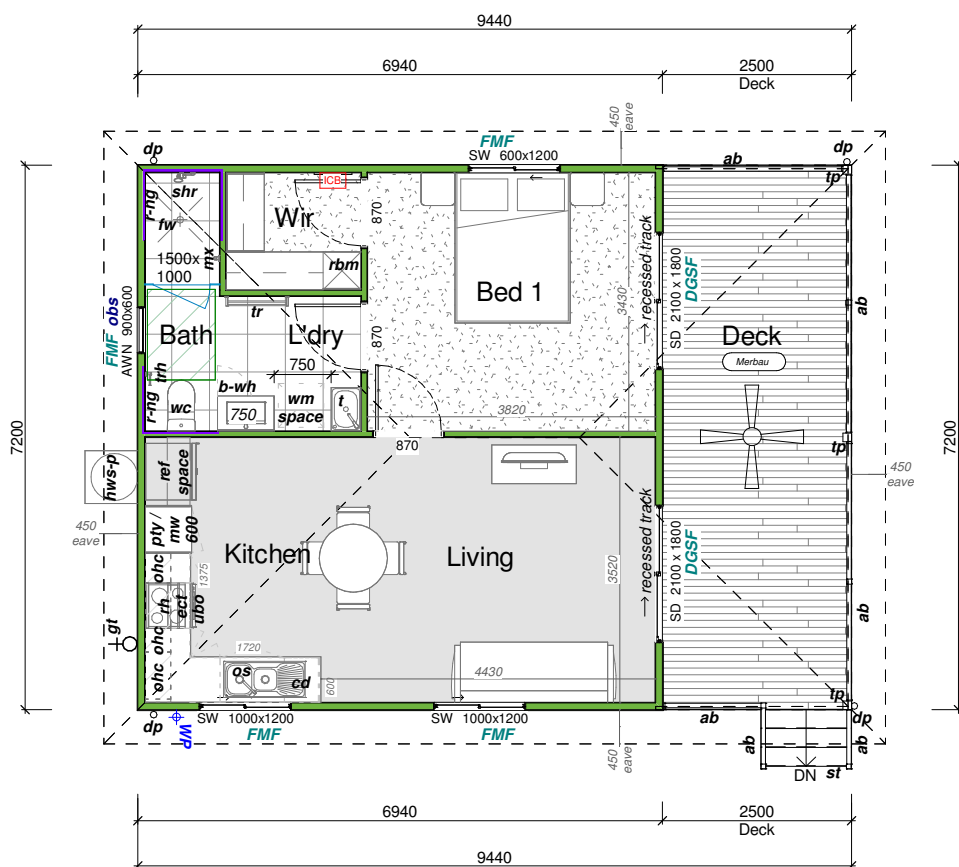

Getaway 50

Illustration purposes only.

SITE BUILD

Furniture shown for illustration purposes only.

April 2024

AREA:

Living 50.0 m²
Deck 18.0 m²

HOEK MODULAR HOMES