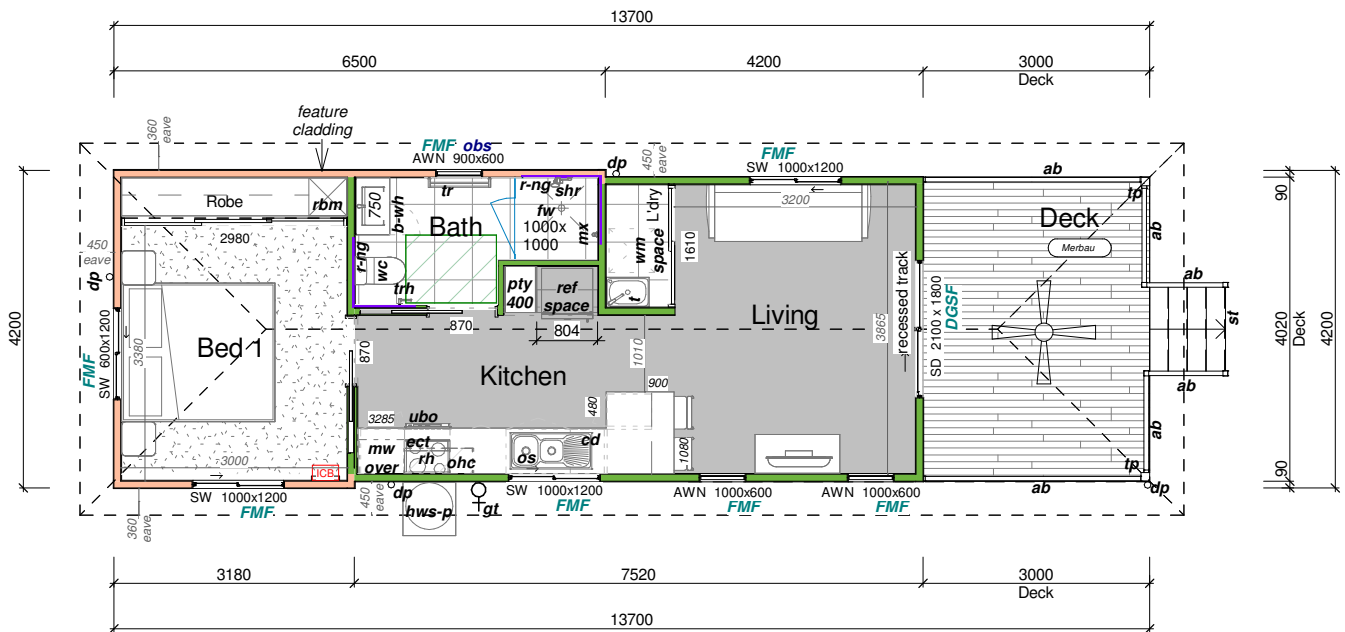

Mountainview 44

Illustration purposes only.

SITE BUILD

Furniture shown for illustration purposes only.

August 2024

AREA:

Living 43.9 m²
 Deck 12.1 m²

HOEK MODULAR HOMES