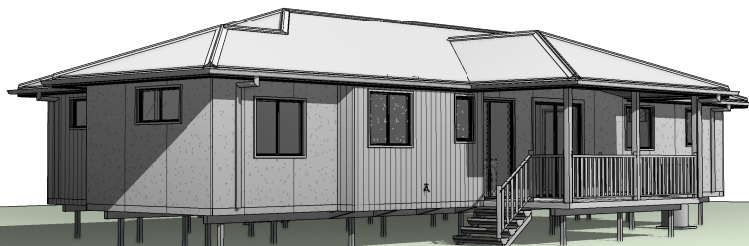

Redstone 127

Illustration purposes only.

SITE BUILD

Furniture shown for illustration purposes only.

October 2024

HOEK MODULAR HOMES

6 LEANNE CRESENT, LAWNTON QLD 4501

Phone: 3889 7385

Email: sales@hoekmodularhomes.com

qbcc LICENSE NO: 1169 135

AREA:	Living	126.8 m ²
	Deck	12.5 m ²
	Porch	1.6 m ²