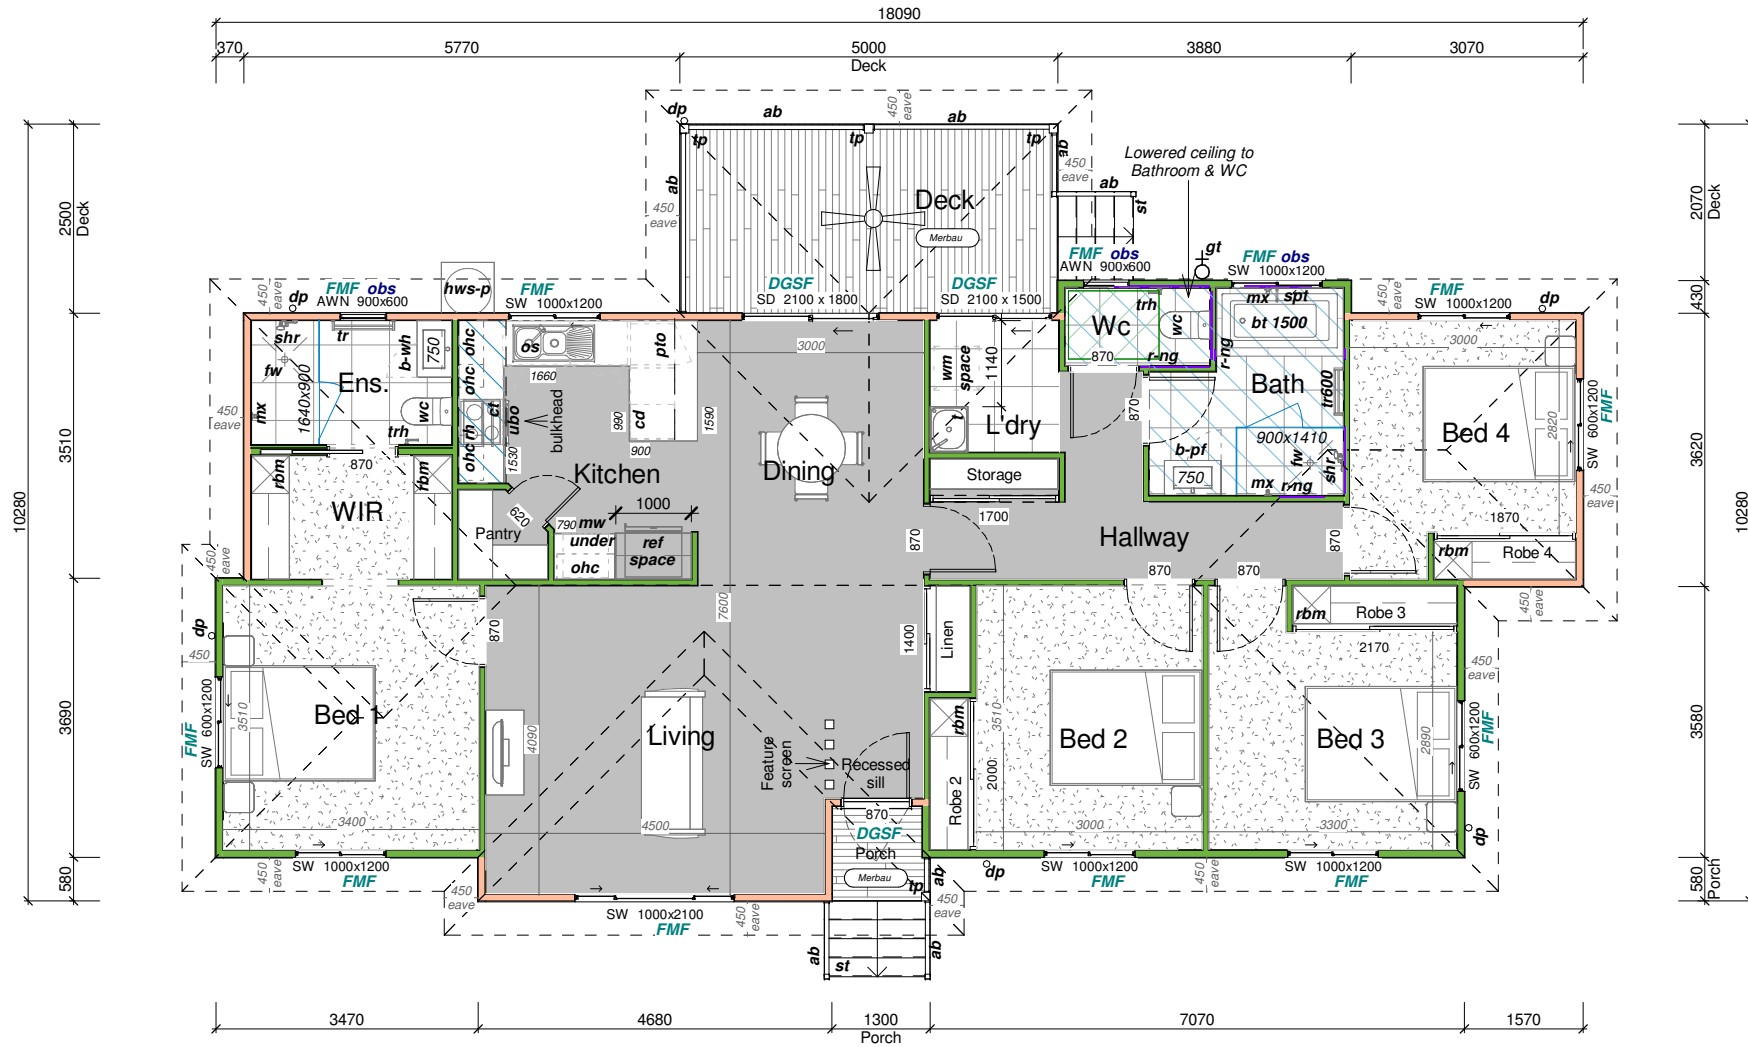

Redstone 127

Illustration purposes only.

SITE BUILD

Furniture shown for illustration purposes only.

October 2024

HOEK MODULAR HOMES

6 LEANNE CRESENT, LAWNTON QLD 4501

Phone: 3889 7385

Email: sales@hoekmodularhomes.com

qbcc LICENSE NO: 1169 135

AREA:	Living	126.8 m²
	Deck	12.5 m²
	Porch	1.6 m²