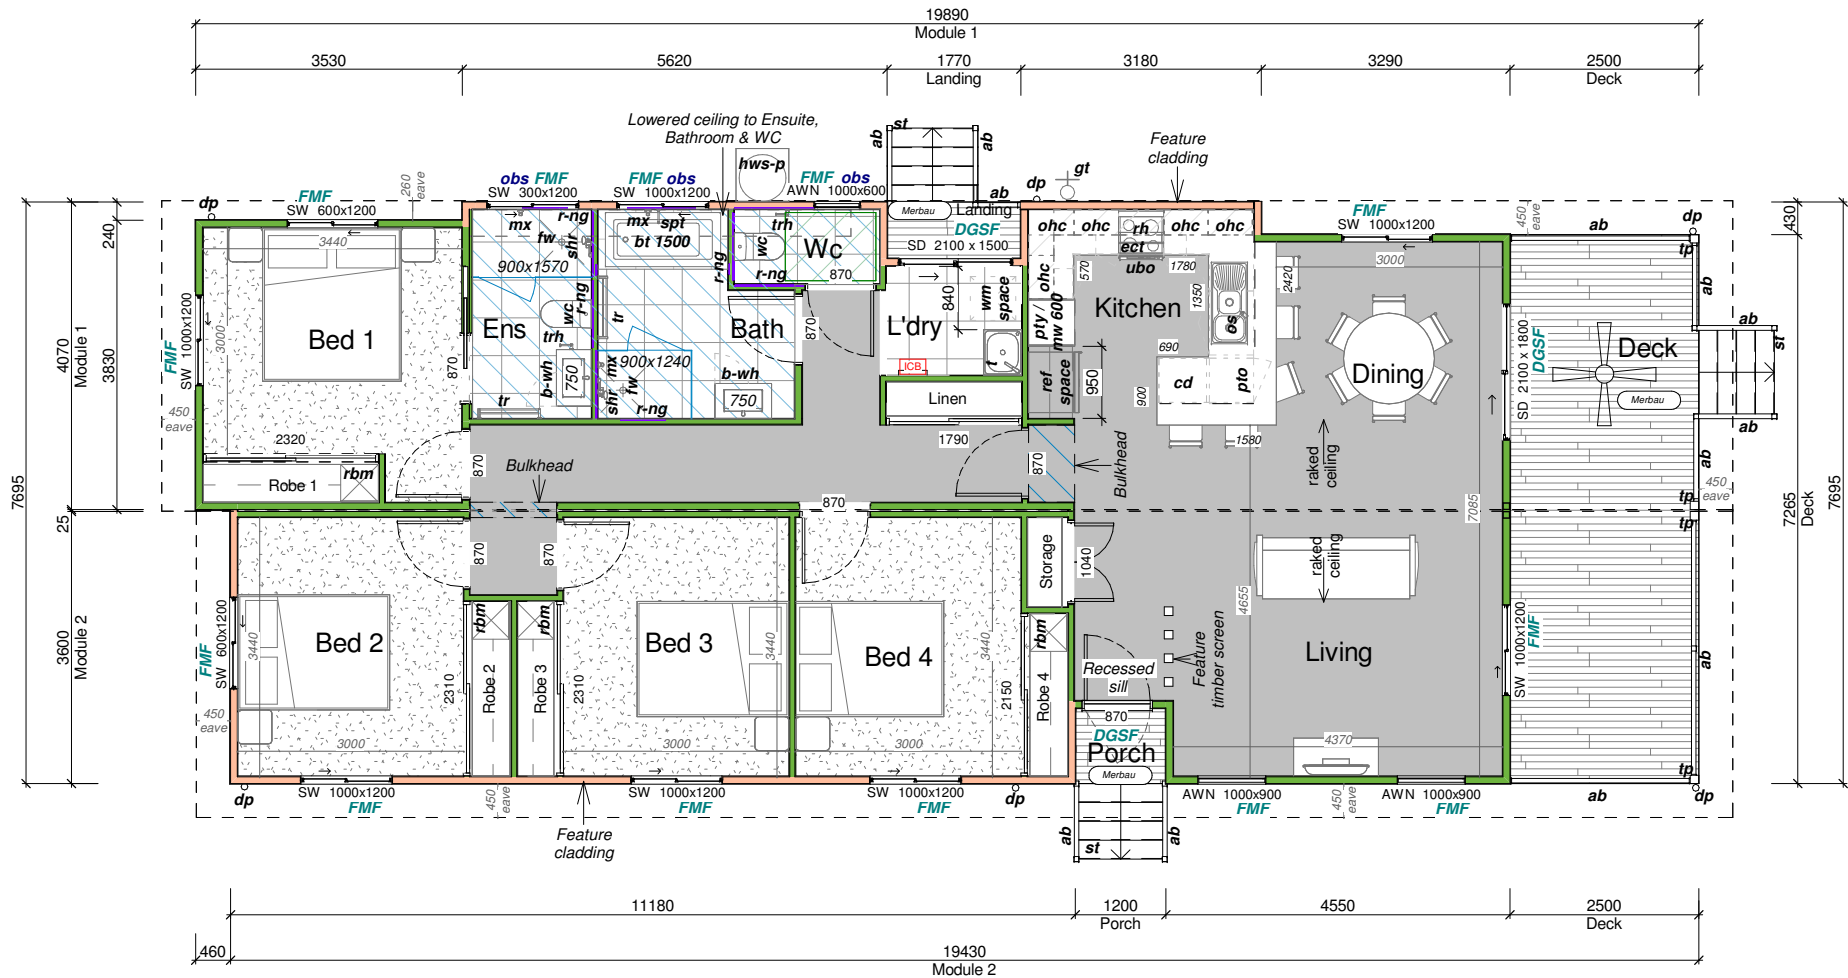

Yardly 128

Illustration purposes only.

FACTORY BUILD

Furniture shown for illustration purposes only.

October 2024

HOEK MODULAR HOMES

6 LEANNE CRESENT, LAWNTON QLD 4501
Phone: 3889 7385
Email: sales@hoekmodularhomes.com
qbcc LICENSE NO: 1169 135

AREA:	Living	127.4 m²
	Deck	18.2 m²
	Landing	1.3 m²
	Porch	1.2 m²