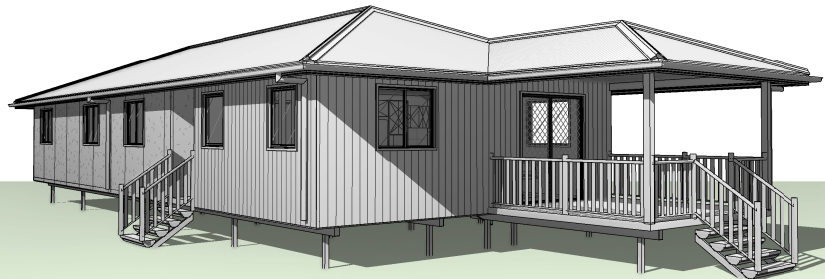

Yardly 128

Illustration purposes only.

SITE BUILD

Furniture shown for illustration purposes only.

October 2024

HOEK MODULAR HOMES

6 LEANNE CRESENT, LAWNTON QLD 4501
 Phone: 3889 7385
 Email: sales@hoekmodularhomes.com
 qbcc LICENSE NO: 1169 135

AREA:	Living	127.0 m ²
	Deck	12.2 m ²
	Landing	1.3 m ²
	Porch	1.2 m ²