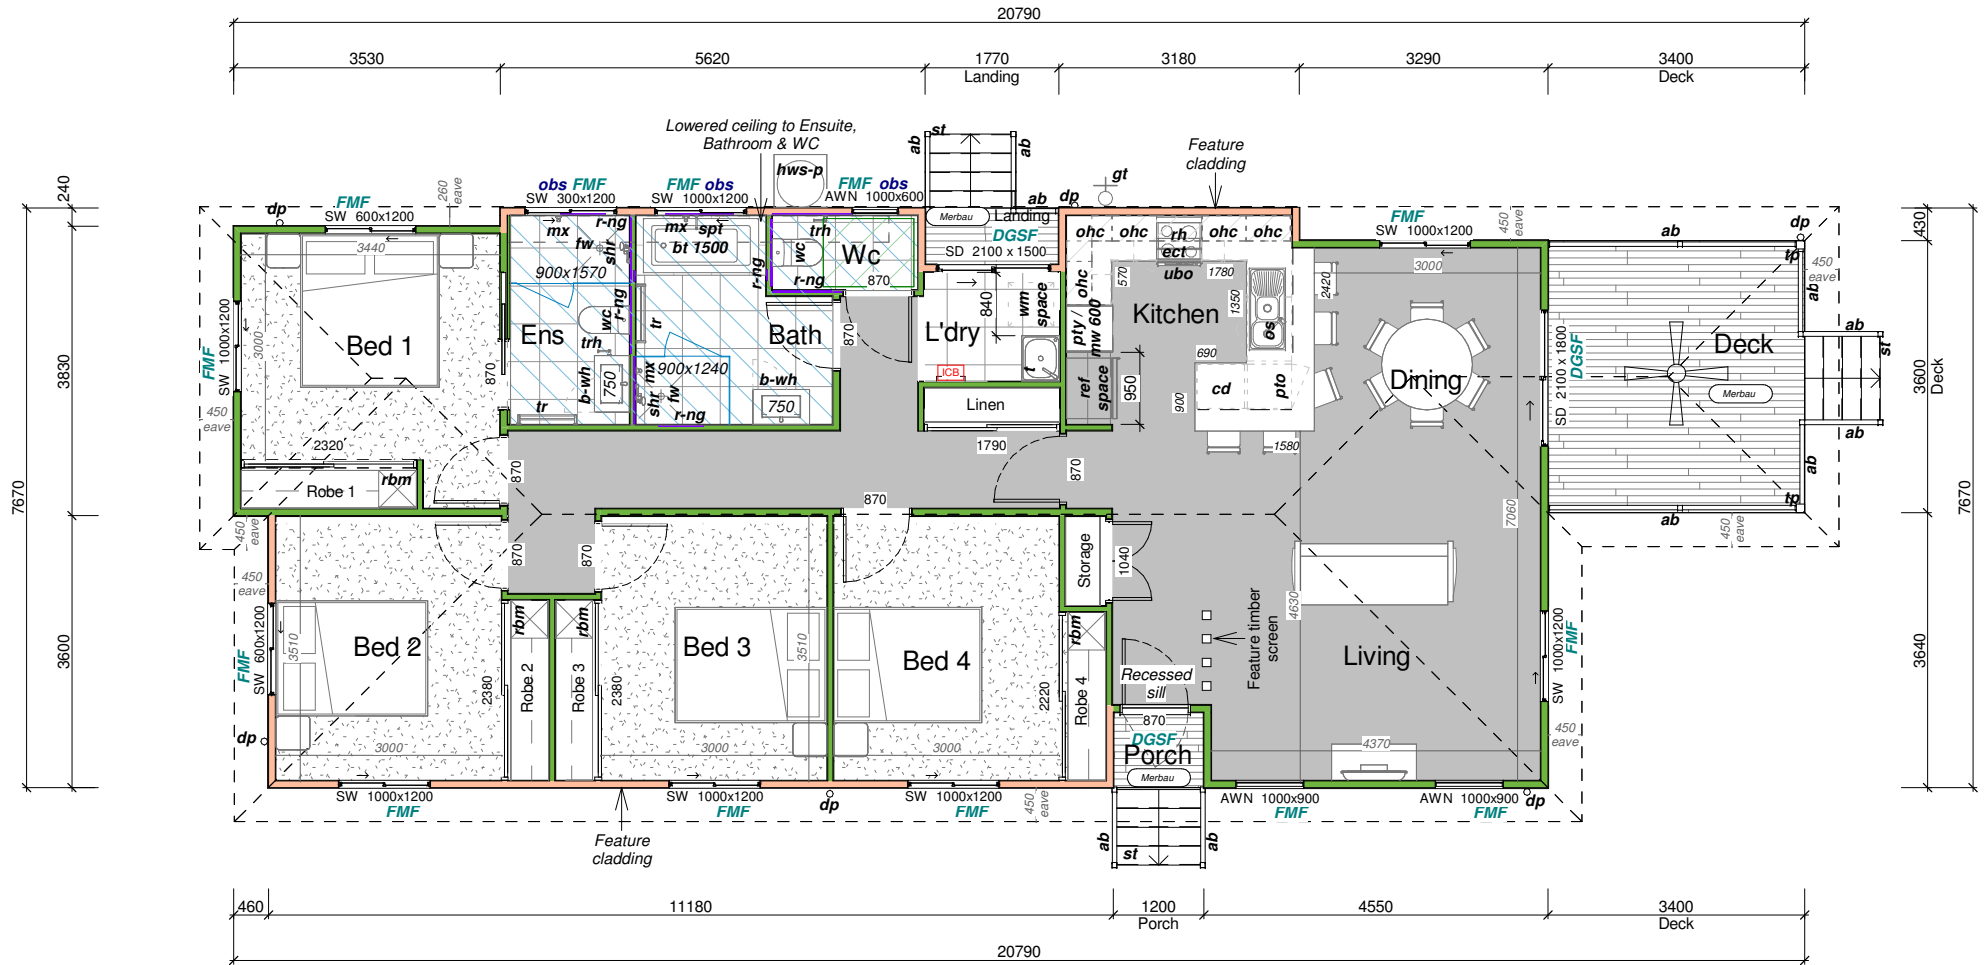

Yardly 128

Illustration purposes only.

SITE BUILD

Furniture shown for illustration purposes only.

October 2024

HOEK MODULAR HOMES

6 LEANNE CRESENT, LAWNTON QLD 4501
Phone: 3889 7385
Email: sales@hoekmodularhomes.com
qbcc LICENSE NO: 1169 135

AREA:	Living	127.0 m²
	Deck	12.2 m²
	Landing	1.3 m²
	Porch	1.2 m²